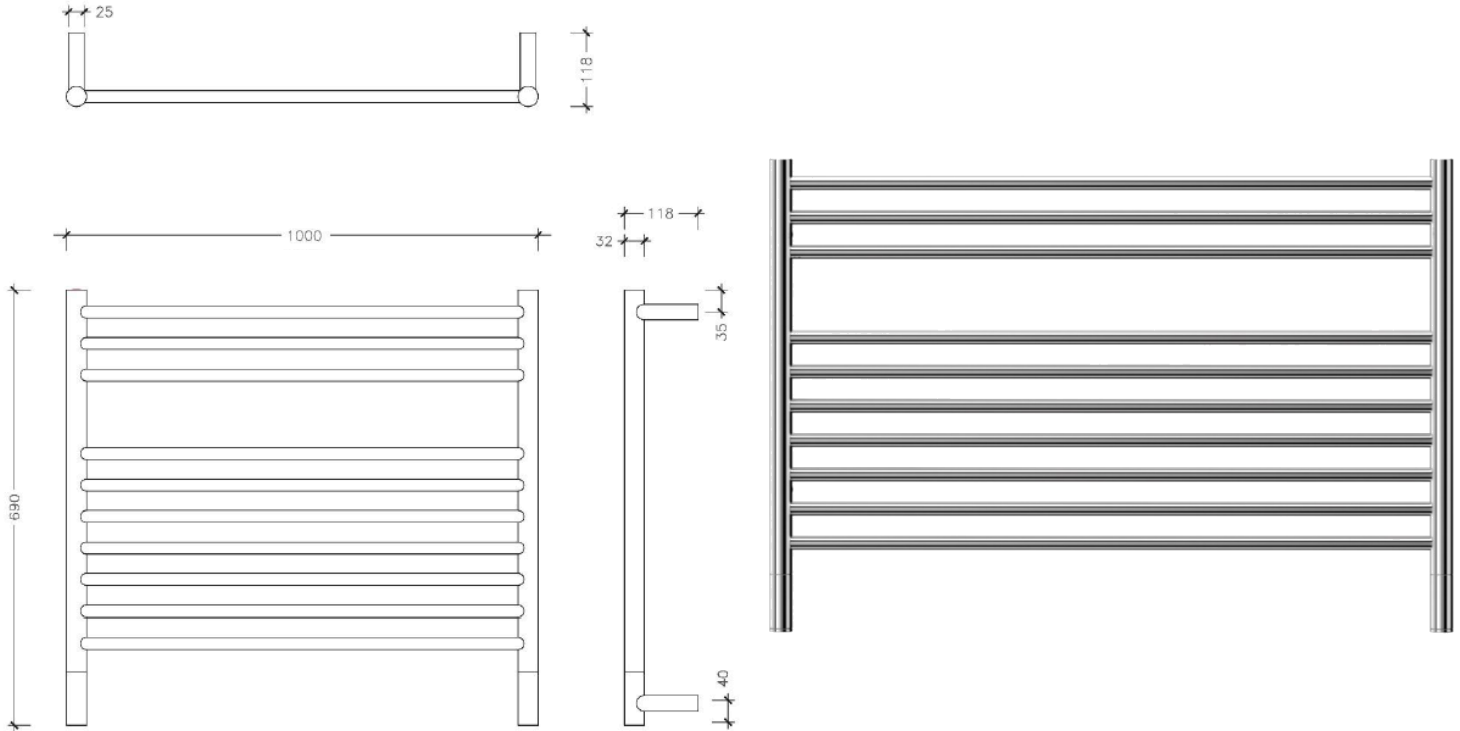

# Jeeves Ladder Towel Rails

Liquid Filled Towel Rails for use in bathrooms

Stock Code	Finish	Size (mm)	Output (W)	No. of Bars
K10SPR	Polished Stainless Steel	W1000 x H690 x D118	200 Watts	10

**PLEASE NOTE:** Specifications are for information purposes only. Whilst every effort has been made to ensure the product specifications are accurate, due to continuing product development and improvement the specifications are subject to change. Specifications can be used to rough in and fit timber supports in the wall however we recommend no holes are drilled without having the product on site or verifying the details with the manufacturer. Thermogroup cannot be held liable or responsible for errors due to updated specifications.