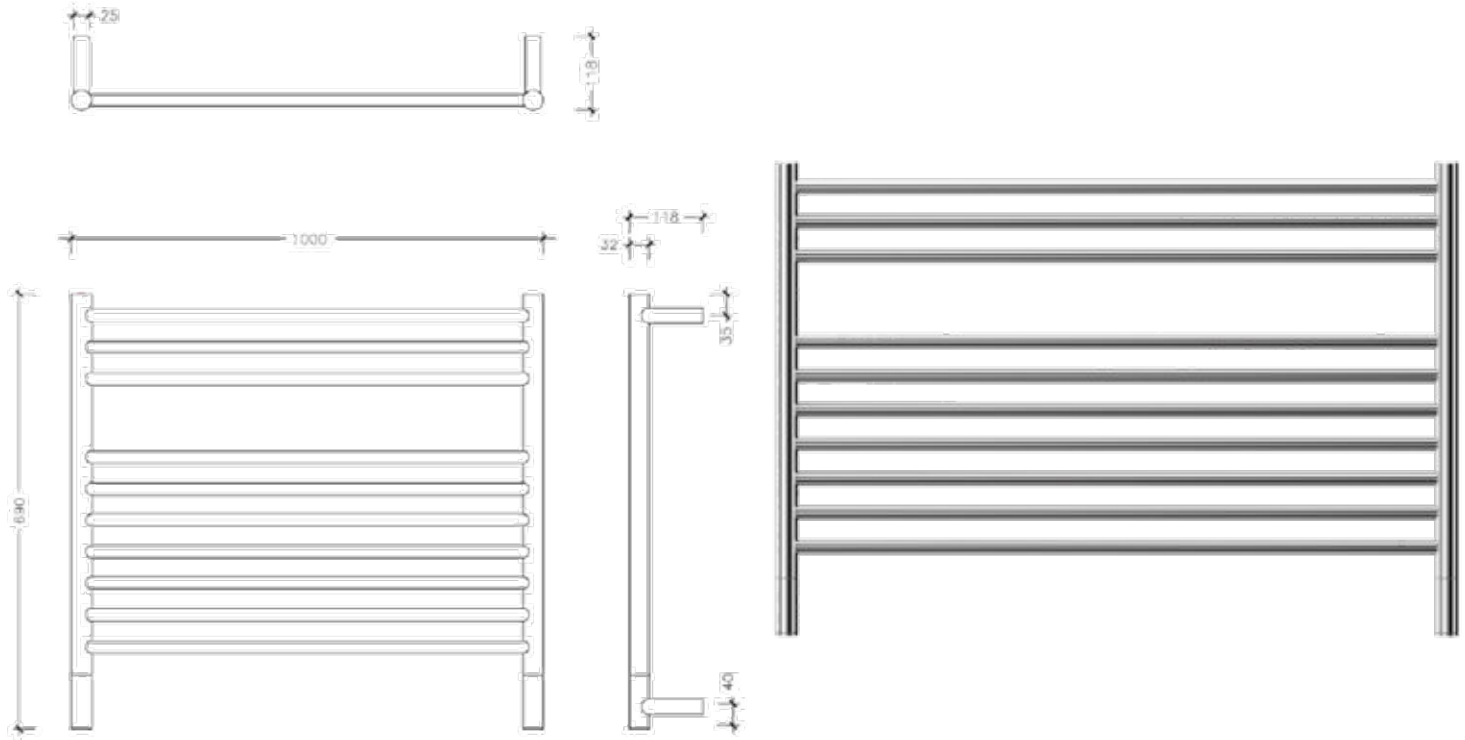

# Jeeves Ladder Towel Rails

Liquid Filled Towel Rails for use in bathrooms

Stock Code	Finish	Size (mm)	Output (W)	No. of Bars
K10SPR	Polished Stainless Steel	W1000 x H690 x D118	200 Watts	10

**PLEASE NOTE:** Due to the position of the heating element and the circulation of the hot water, the bottom bar will not heat and the 2nd last bar will be slightly cooler than the rest of the towel rail on some of the models. This affects the following ranges: Quadro P, Classic D, Classic K & Tangent M.

Specifications are for information purposes only. Whilst every effort has been made to ensure the product specifications are accurate, due to continuing product development and improvement the specifications are subject to change. Specifications can be used to rough in and fit timber supports in the wall however we recommend no holes are drilled without having the product on site or verifying the details with the manufacturer. Thermogroup cannot be held liable or responsible for errors due to updated specifications.