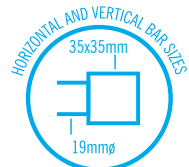

# Jeeves Ladder Towel Rails

Liquid Filled Towel Rails for use in bathrooms

Stock Code	Finish	Size (mm)	Output (W)	No. of Bars
P62SBKR	Satin Black Powder Coated	W620 x H870 x D118	175 Watts	12

**PLEASE NOTE:** Due to the position of the heating element and the circulation of the hot water, the bottom bar will not heat and the 2nd last bar will be slightly cooler than the rest of the towel rail on some of the models. This affects the following ranges: Quadro P, Classic D, Classic K & Tangent M.