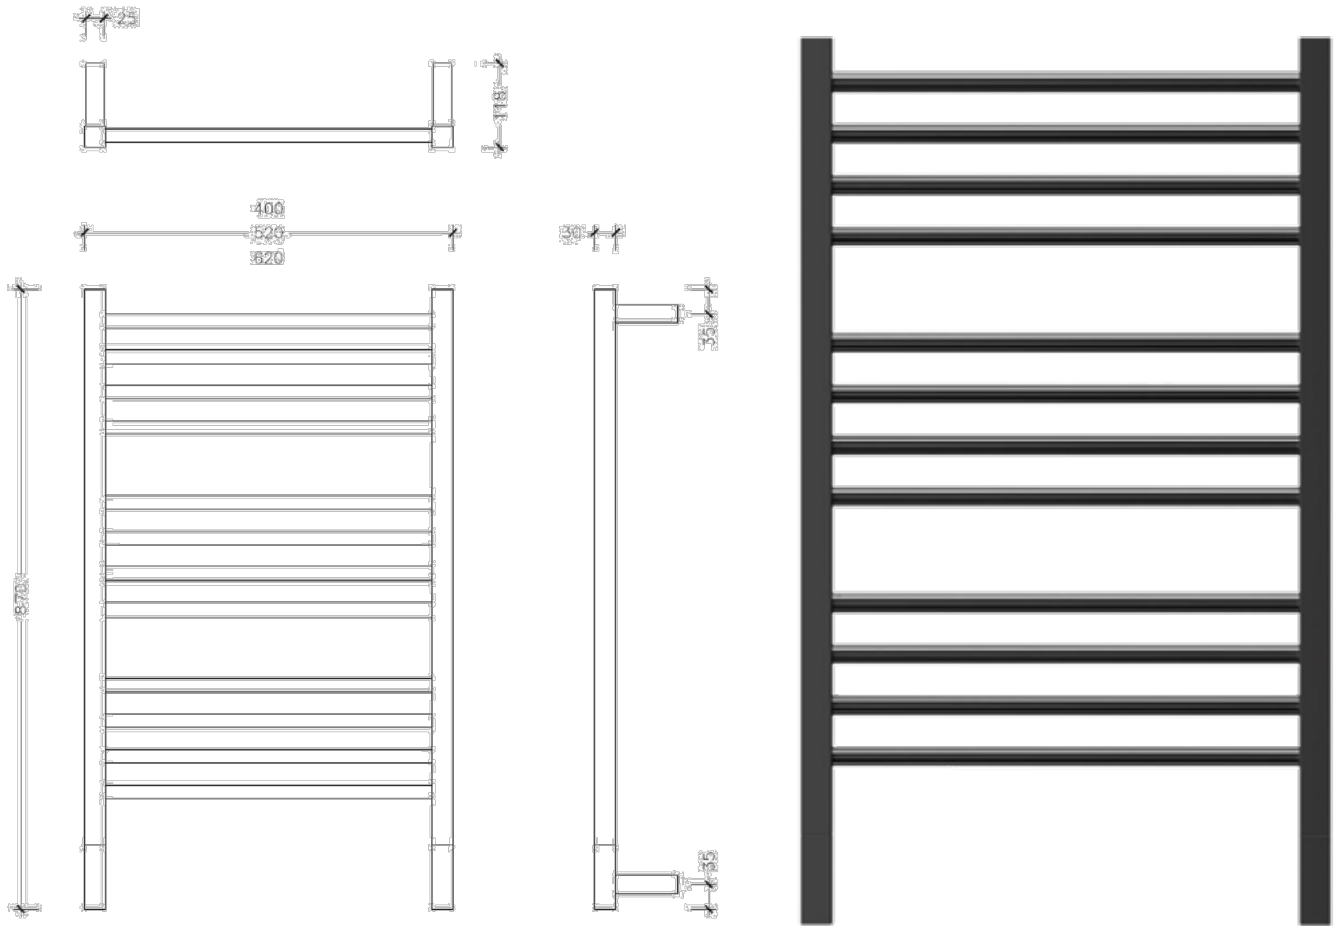

# Jeeves Ladder Towel Rails

Liquid Filled Towel Rails for use in bathrooms

Stock Code	Finish	Size (mm)	Output (W)	No. of Bars
P62SBKR	Satin Black Powder Coated	W620 x H870 x D118	175 Watts	12

**PLEASE NOTE:** Due to the position of the heating element and the circulation of the hot water, the bottom bar will not heat and the 2nd last bar will be slightly cooler than the rest of the towel rail on some of the models. This affects the following ranges: Quadro P, Classic D, Classic K & Tangent M.

Specifications are for information purposes only. Whilst every effort has been made to ensure the product specifications are accurate, due to continuing product development and improvement the specifications are subject to change. Specifications can be used to rough in and fit timber supports in the wall however we recommend no holes are drilled without having the product on site or verifying the details with the manufacturer. Thermogroup cannot be held liable or responsible for errors due to updated specifications.