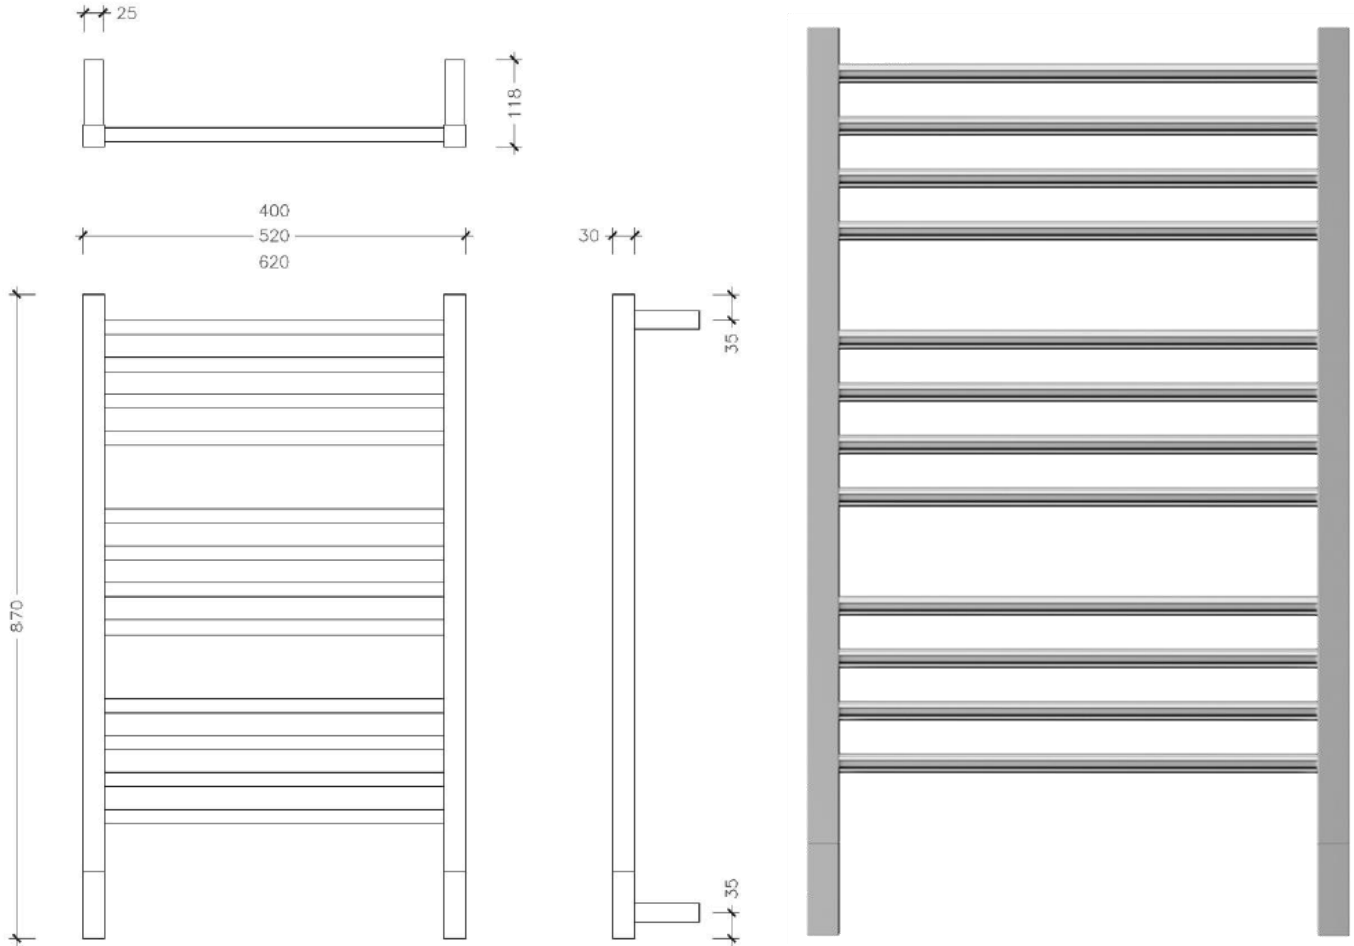

Jeeves Ladder Towel Rails

Liquid Filled Towel Rails for use in bathrooms

Stock Code	Finish	Size (mm)	Output (W)	No. of Bars
P62SBR	Brushed Stainless Steel	W620 x H870 x D118	150 Watts	12

PLEASE NOTE: Specifications are for information purposes only. Whilst every effort has been made to ensure the product specifications are accurate, due to continuing product development and improvement the specifications are subject to change. Specifications can be used to rough in and fit timber supports in the wall however we recommend no holes are drilled without having the product on site or verifying the details with the manufacturer. Thermogroup cannot be held liable or responsible for errors due to updated specifications.