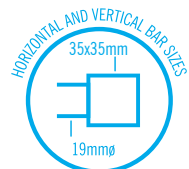

# Jeeves Ladder Towel Rails

Liquid Filled Towel Rails for use in bathrooms

Stock Code	Finish	Size (mm)	Output (W)	No. of Bars
P62SBR	Brushed Stainless Steel	W620 x H870 x D118	150 Watts	12

**PLEASE NOTE:** Due to the position of the heating element and the circulation of the hot water, the bottom bar will not heat and the 2nd last bar will be slightly cooler than the rest of the towel rail on some of the models. This affects the following ranges: Quadro P, Classic D, Classic K & Tangent M.