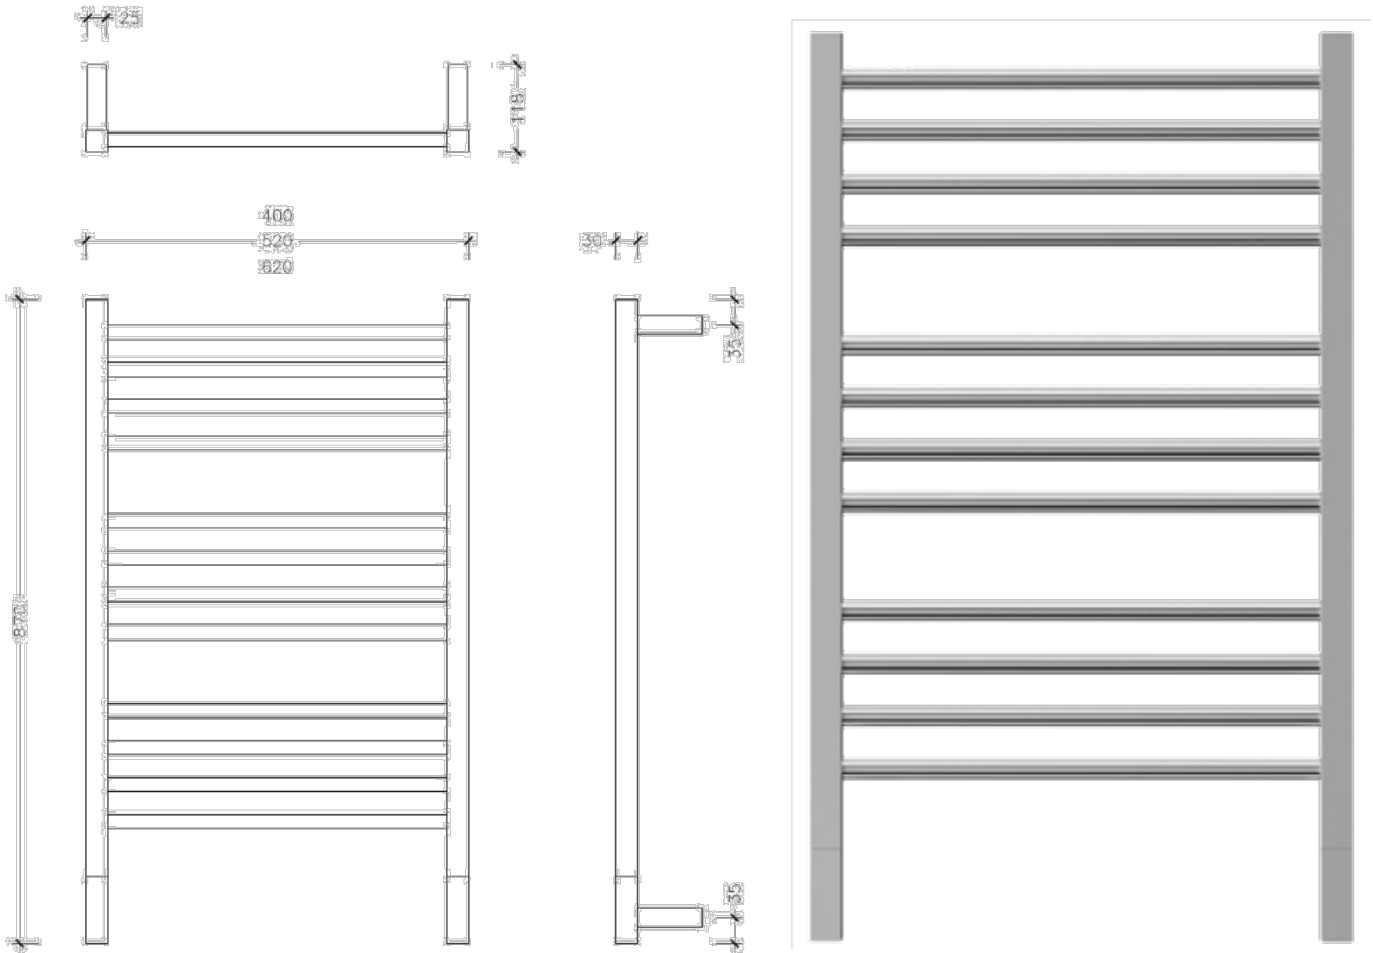

# Jeeves Ladder Towel Rails

Liquid Filled Towel Rails for use in bathrooms

Stock Code	Finish	Size (mm)	Output (W)	No. of Bars
P62SBR	Brushed Stainless Steel	W620 x H870 x D118	150 Watts	12

**PLEASE NOTE:** Due to the position of the heating element and the circulation of the hot water, the bottom bar will not heat and the 2nd last bar will be slightly cooler than the rest of the towel rail on some of the models. This affects the following ranges: Quadro P, Classic D, Classic K & Tangent M.

Specifications are for information purposes only. Whilst every effort has been made to ensure the product specifications are accurate, due to continuing product development and improvement the specifications are subject to change. Specifications can be used to rough in and fit timber supports in the wall however we recommend no holes are drilled without having the product on site or verifying the details with the manufacturer. Thermogroup cannot be held liable or responsible for errors due to updated specifications.