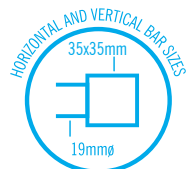

# Jeeves Ladder Towel Rails

Liquid Filled Towel Rails for use in bathrooms

Stock Code	Finish	Size (mm)	Output (W)	No. of Bars
P62SPR	Polished Stainless Steel	W620 x H870 x D118	150 Watts	12

**PLEASE NOTE:** Due to the position of the heating element and the circulation of the hot water, the bottom bar will not heat and the 2nd last bar will be slightly cooler than the rest of the towel rail on some of the models. This affects the following ranges: Quadro P, Classic D, Classic K & Tangent M.