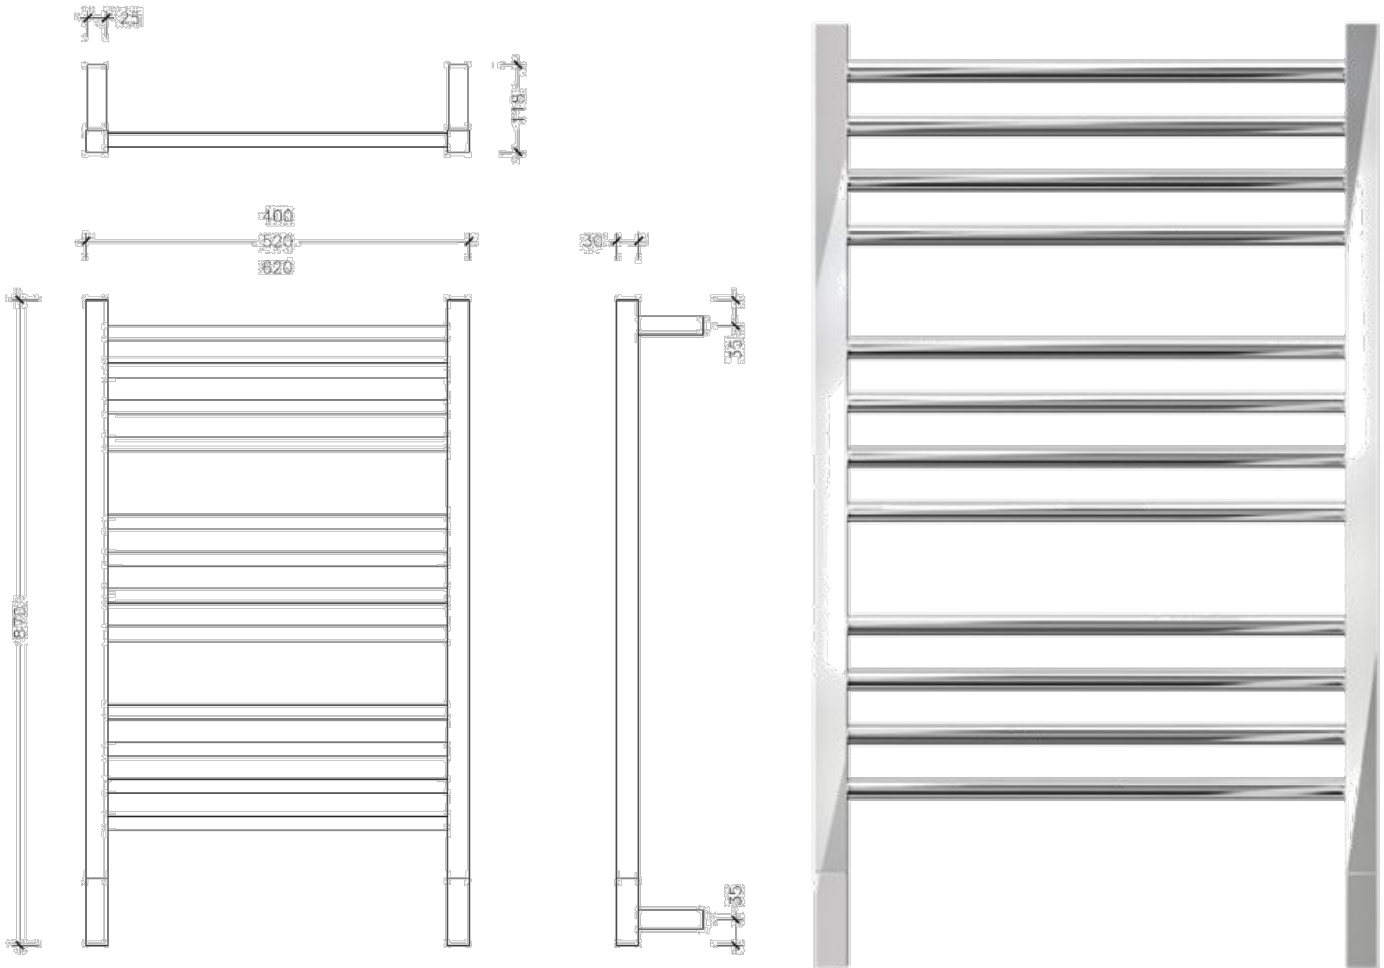

# Jeeves Ladder Towel Rails

Liquid Filled Towel Rails for use in bathrooms

Stock Code	Finish	Size (mm)	Output (W)	No. of Bars
P62SPR	Polished Stainless Steel	W620 x H870 x D118	150 Watts	12

**PLEASE NOTE:** Due to the position of the heating element and the circulation of the hot water, the bottom bar will not heat and the 2nd last bar will be slightly cooler than the rest of the towel rail on some of the models. This affects the following ranges: Quadro P, Classic D, Classic K & Tangent M.

Specifications are for information purposes only. Whilst every effort has been made to ensure the product specifications are accurate, due to continuing product development and improvement the specifications are subject to change. Specifications can be used to rough in and fit timber supports in the wall however we recommend no holes are drilled without having the product on site or verifying the details with the manufacturer. Thermogroup cannot be held liable or responsible for errors due to updated specifications.