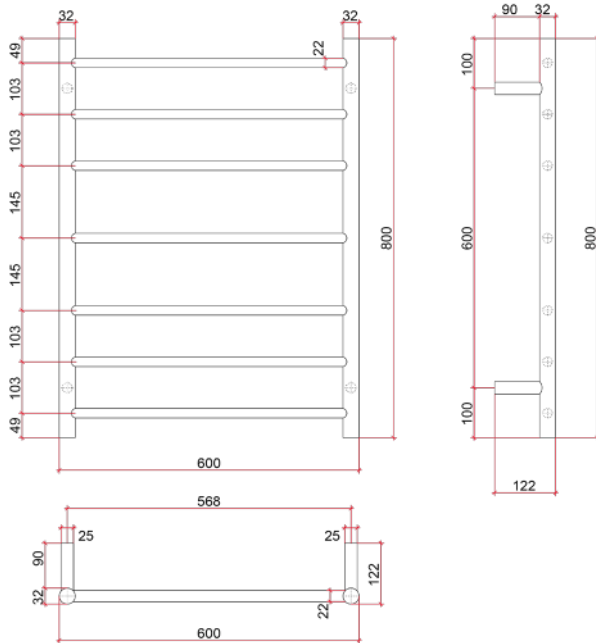

Thermorail 12V Ladder Towel Rail
Electric Heated Towel Rail for use in bathrooms

Note: All dimensions are in millimeters (mm)

Stock Code	Finish	Size (mm)	Output (W)	No. of Bars
SR4412B	Matt Black	W600 x H800 x D122	100	7

Seven year warranty

Safe for use in bathrooms

Quality stainless steel

Safe for use in wet areas

Concealed wiring on all legs

Transformer included (12 month warranty)

Horizontal and vertical bar sizes

1.5m lead on rail

PLEASE NOTE: Specifications are for information purposes only. Whilst every effort has been made to ensure the product specifications are accurate, due to continuing product development and improvement the specifications are subject to change. Specifications can be used to rough in and fit timber supports in the wall however we recommend no holes are drilled without having the product on site or verifying the details with the manufacturer. Thermogroup cannot be held liable or responsible for errors due to updated specifications.