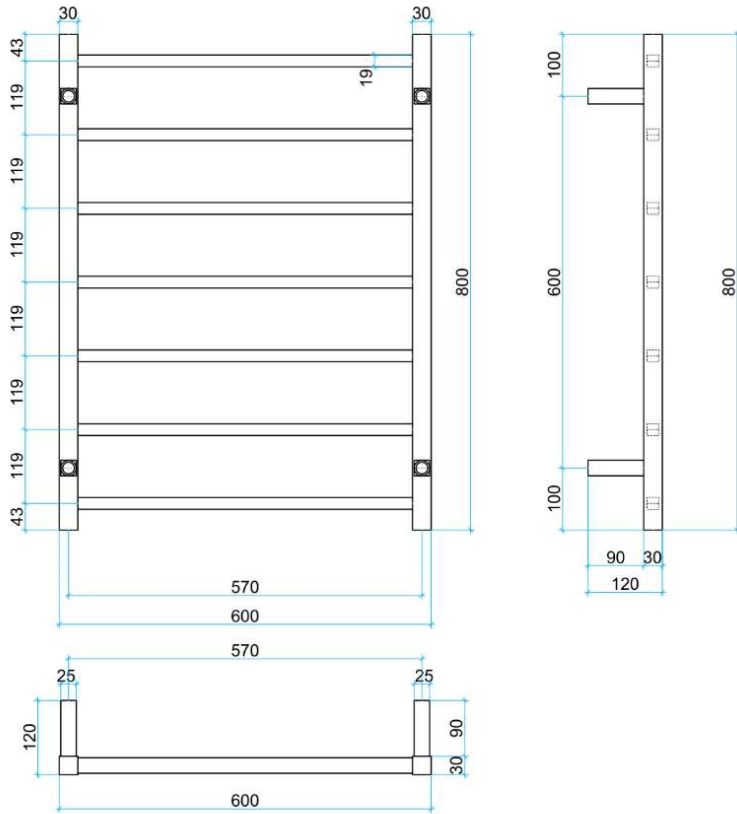

# Thermorail Ladder Towel Rails 12V

Electric Heated Towel Rails for use in bathrooms

Stock Code	Finish	Size (mm)	Output (W)	No. of Bars
SR4412B	Matt Black	W600 x H800 x D122	90 Watts	7

**PLEASE NOTE:** Specifications are for information purposes only. Whilst every effort has been made to ensure the product specifications are accurate, due to continuing product development and improvement the specifications are subject to change. Specifications can be used to rough in and fit timber supports in the wall however we recommend no holes are drilled without having the product on site or verifying the details with the manufacturer. Thermogroup cannot be held liable or responsible for errors due to updated specifications.