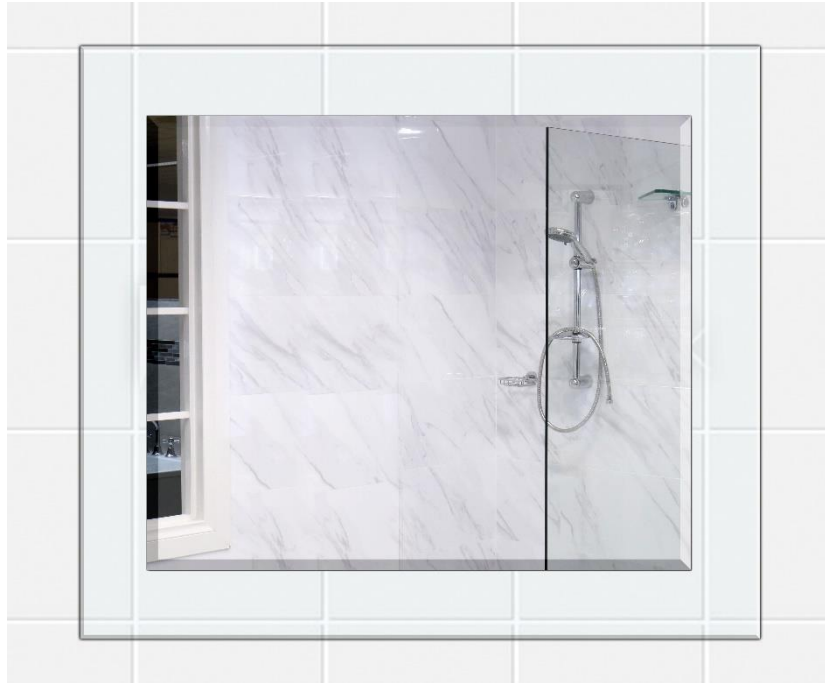

Ablaze Contractor Range Mirror

BCLFL Series - Clear Float Glass Mirror with Demister Included

Stock Code	Size (mm)	Mount Type	Output (W)
BCLFL03D	900 x 750 x 9	Hangers	46

Please note: Demister is not attached to the mirror. The mirror and demister are supplied as two separate components.