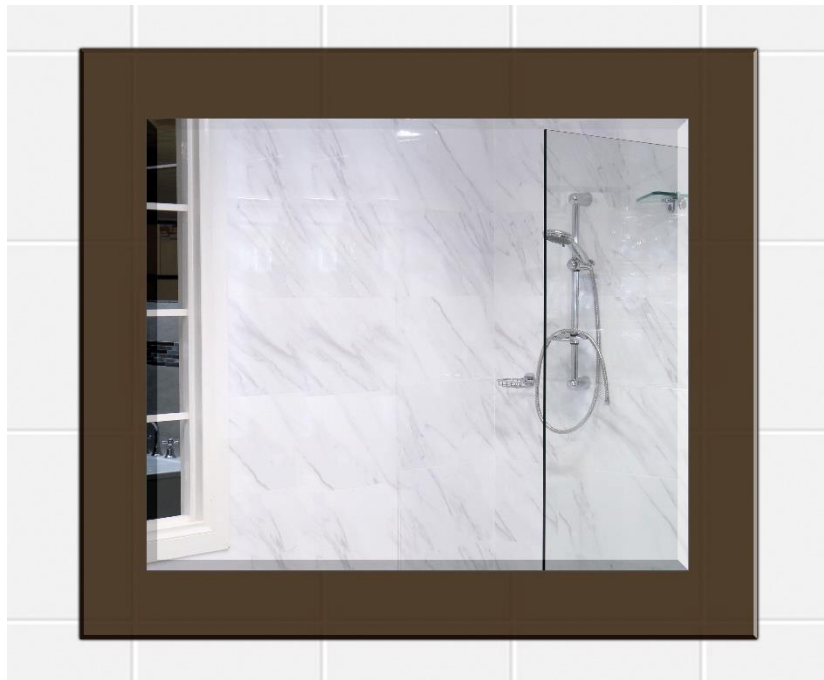

Ablaze Contractor Range Mirror

BGLFL Series – Grey Float Glass Mirror with Demister Included

Stock Code	Size (mm)	Mount Type	Output (W)
BGLFL03D	900 x 750 x 9	Hangers	46

Please note: Demister is not attached to the mirror. The mirror and demister are supplied as two separate components.