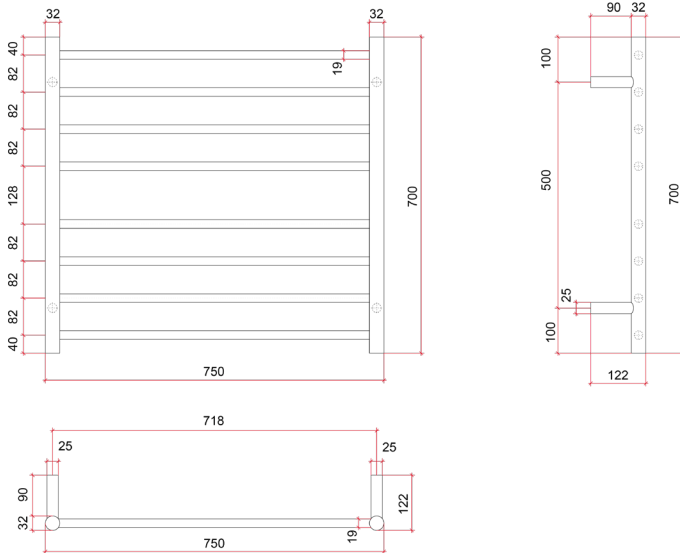

# Thermorail 240V Ladder Towel Rail

Electric Heated Towel Rail for use in bathrooms

Note: All dimensions are in millimeters (mm)

Stock Code	Finish	Size (mm)	Output (W)	No. of Bars
SR33MB	Matt Black	W750 x H700 x D122	132	8

Seven year warranty

Safe for use in bathrooms

Quality stainless steel

Dry electric element

Hardwired or plug-in

Multiflex wiring on all legs

Horizontal and vertical bar sizes

1.8m lead on rail