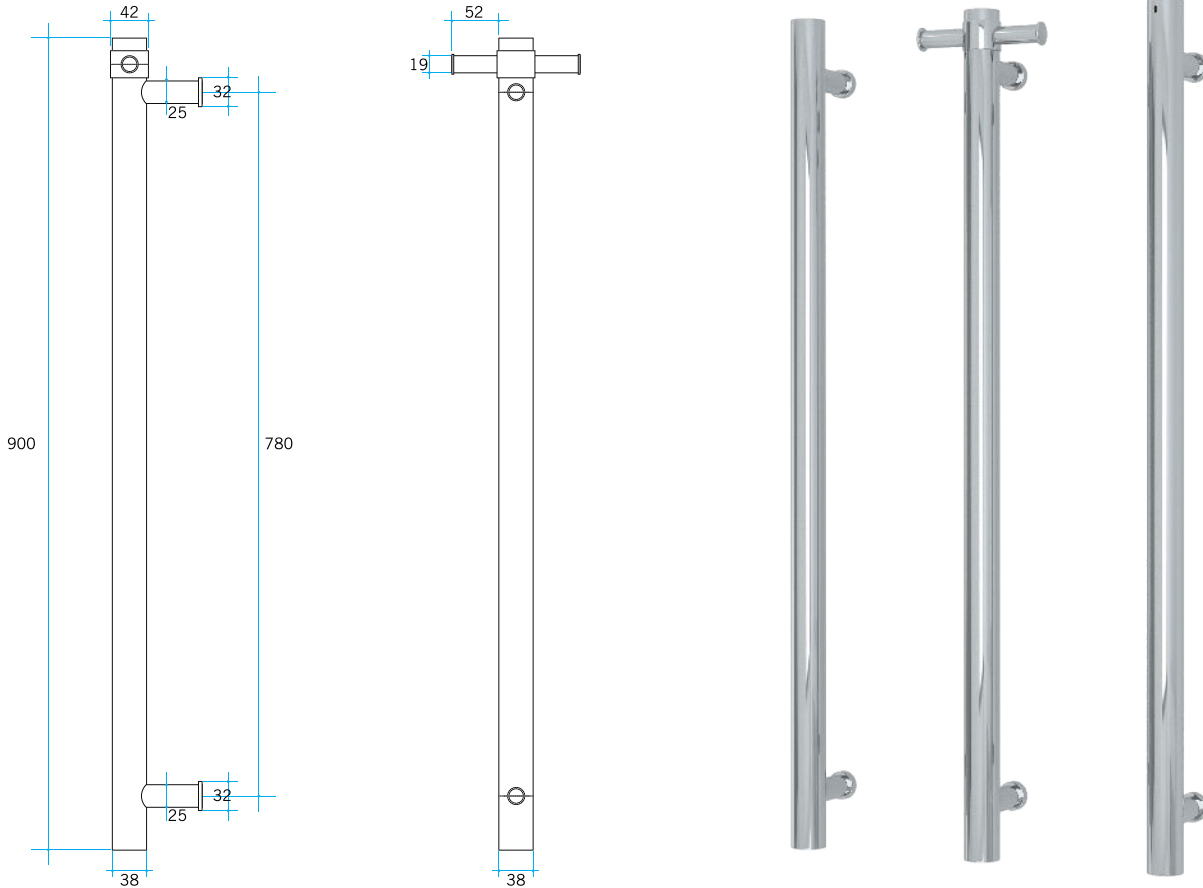

# Thermorail Towel Rails 12V

Electric Heated Towel Rails for use in bathrooms

Stock Code	Finish	Size (mm)	Output (W)	No. of Bars
VS900H	Polished Stainless Steel	W142 x H900 x D100	30 Watts	1

Rails are sold individually. Hooks are removable.

**Please note:** Specifications are for information purposes only. Whilst every effort has been made to ensure the product specifications are accurate, due to continuing product development and improvement the specifications are subject to change. Specifications can be used to rough in and fit timber supports in the wall however we recommend no holes are drilled without having the product on site or verifying the details with the manufacturer. Thermogroup cannot be held liable or responsible for errors due to updated specifications