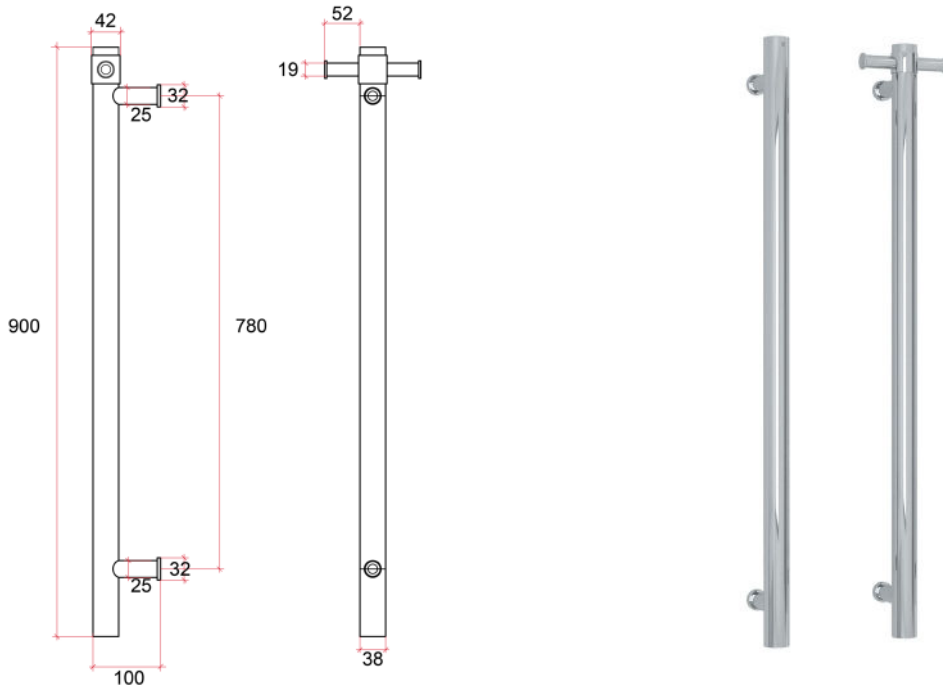

# Thermorail 12V Vertical Towel Rail

Electric Heated Towel Rails for use in bathrooms

Note: All dimensions are in millimeters (mm)

Rails are sold individually. Hooks are removable.

Stock Code	Finish	Size (mm)	Output (W)	No. of Bars
VS900H	Polished Stainless Steel	W142 x H900 x D100	22	1

Ten year warranty

Safe for use in bathrooms

Quality stainless steel

Safe for use in wet areas

Concealed wiring only

Transformer included  
(12 month warranty)

Vertical bar size

One towel per bar recommended

2m lead on rail

Optional removable hook

**PLEASE NOTE:** Specifications are for information purposes only. Whilst every effort has been made to ensure the product specifications are accurate, due to continuing product development and improvement the specifications are subject to change. Specifications can be used to rough in and fit timber supports in the wall however we recommend no holes are drilled without having the product on site or verifying the details with the manufacturer. Thermogroup cannot be held liable or responsible for errors due to updated specifications.