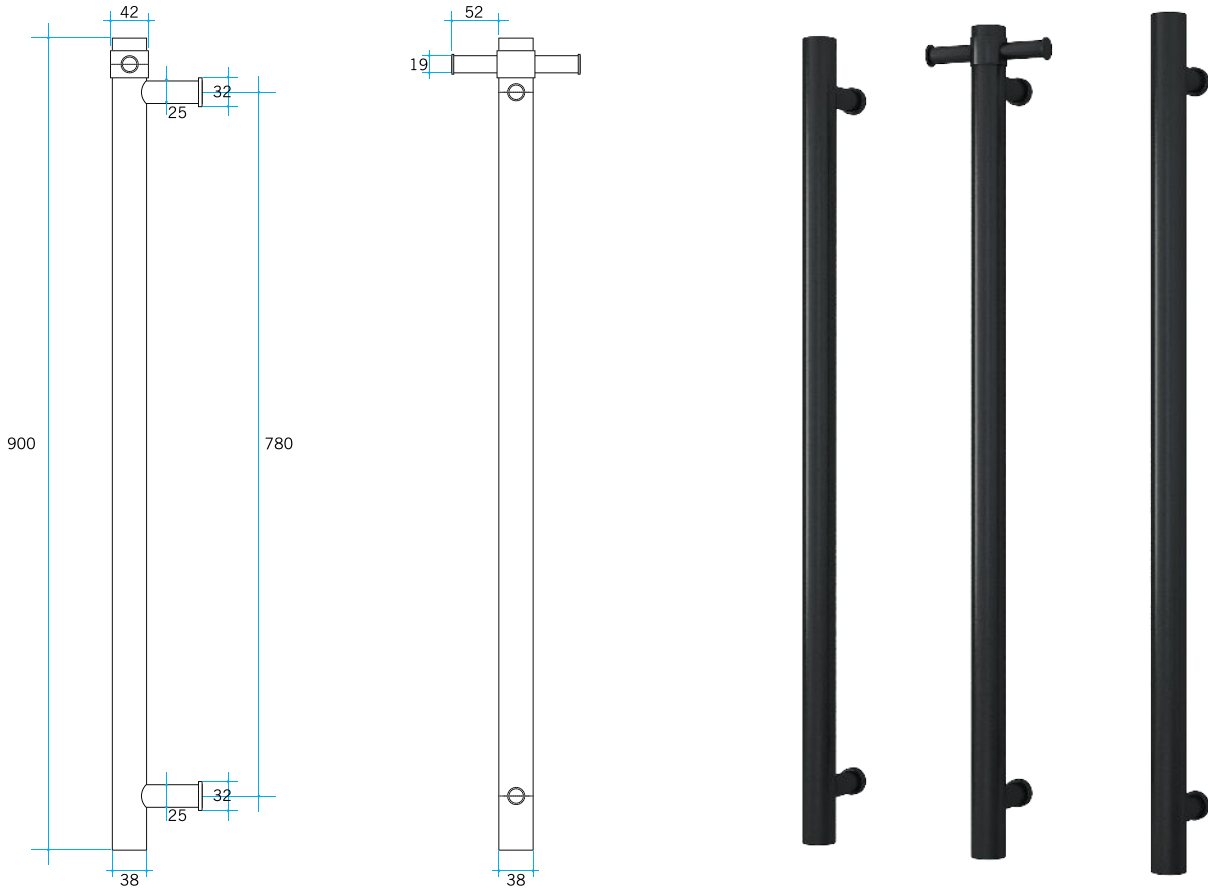

Thermorail Towel Rails 12V

Electric Heated Towel Rails for use in bathrooms

| Stock Code | Finish | Size (mm) | Output (W) | No. of Bars |
|------------|------------|--------------------|------------|-------------|
| VS900HB | Matt Black | W142 x H900 x D100 | 30 Watts | 1 |

Rails are sold individually. Hooks are removable.

Please note: Specifications are for information purposes only. Whilst every effort has been made to ensure the product specifications are accurate, due to continuing product development and improvement the specifications are subject to change. Specifications can be used to rough in and fit timber supports in the wall however we recommend no holes are drilled without having the product on site or verifying the details with the manufacturer. Thermogroup cannot be held liable or responsible for errors due to updated specifications