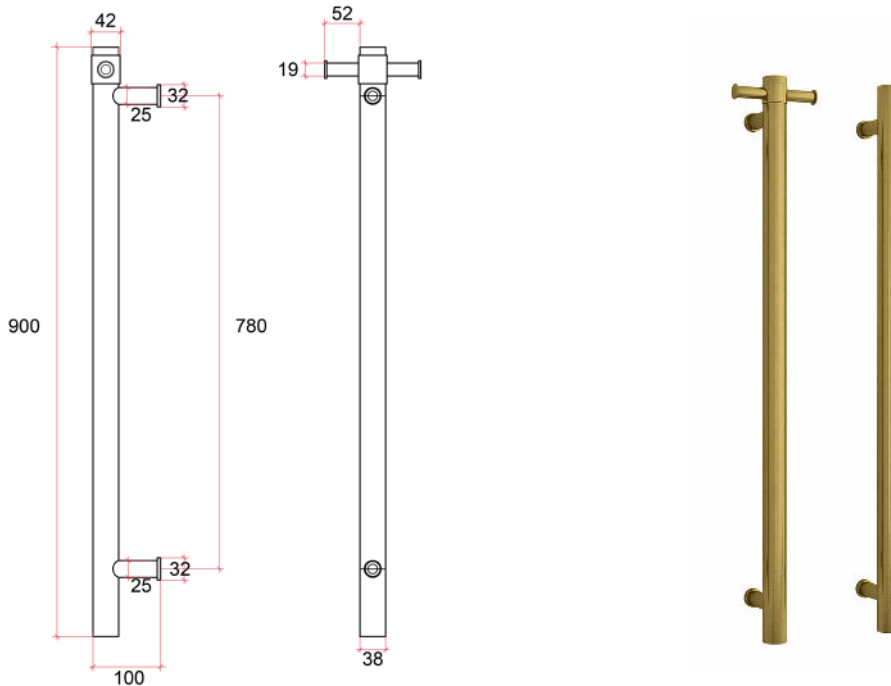

# Thermorail 12V Vertical Towel Rail

Electric Heated Towel Rails for use in bathrooms

Note: All dimensions are in millimeters (mm)

Rails are sold individually. Hooks are removable.

Stock Code	Finish	Size (mm)	Output (W)	No. of Bars
VS900HBG	Brushed Gold	W142 x H900 x D100	22	1

Seven year warranty

Safe for use in bathrooms

Quality stainless steel

Safe for use in wet areas

Concealed wiring only

Transformer included  
(12 month warranty)

Vertical bar size

One towel per bar recommended

2m lead on rail

Optional removable hook

**PLEASE NOTE:** Specifications are for information purposes only. Whilst every effort has been made to ensure the product specifications are accurate, due to continuing product development and improvement the specifications are subject to change. Specifications can be used to rough in and fit timber supports in the wall however we recommend no holes are drilled without having the product on site or verifying the details with the manufacturer. Thermogroup cannot be held liable or responsible for errors due to updated specifications.