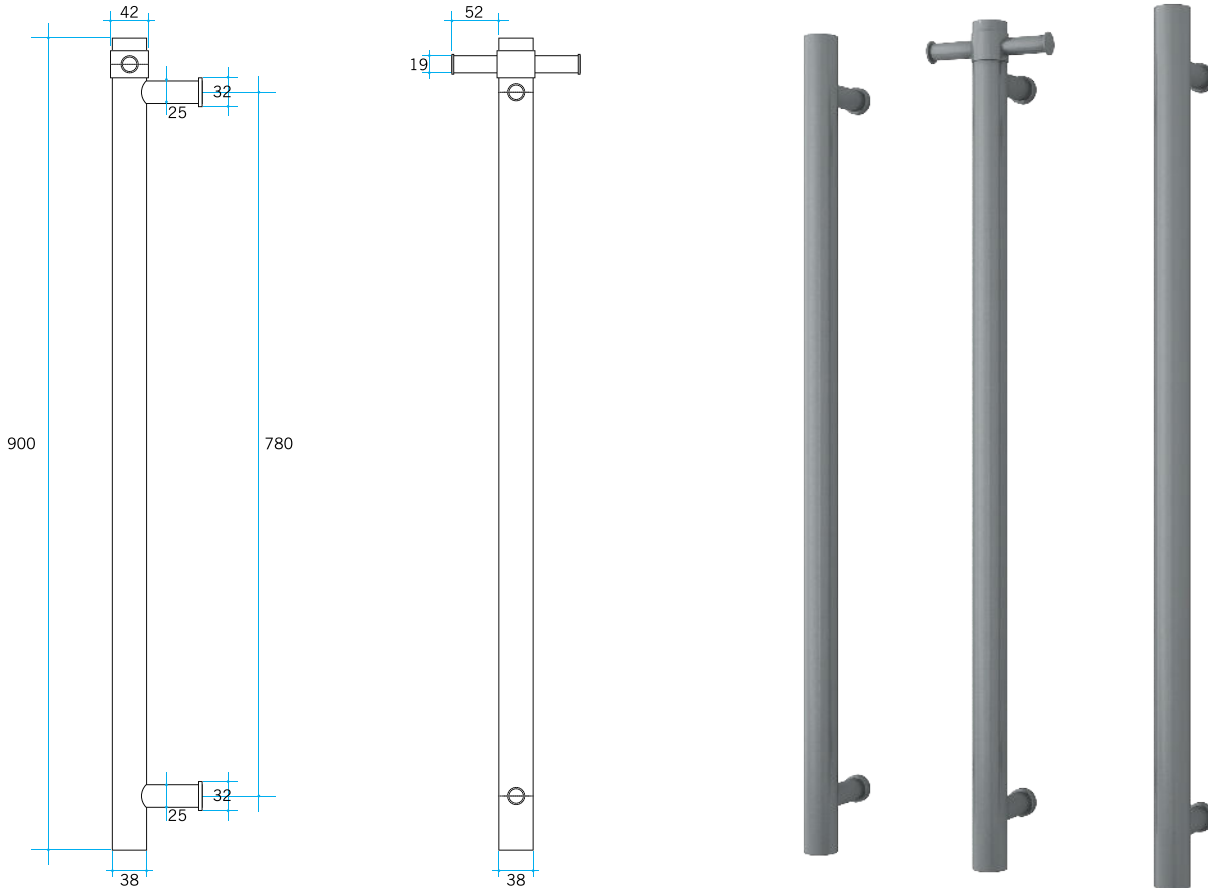

# Thermorail Towel Rails 12V

Electric Heated Towel Rails for use in bathrooms

Stock Code	Finish	Size (mm)	Output (W)	No. of Bars
VS900HGM	Gun Metal	W142 x H900 x D100	30 Watts	1

Rails are sold individually. Hooks are removable.

- SEVEN YEARS WARRANTY: 7
- SAFE FOR USE IN BATHROOMS: IP55
- QUALITY STAINLESS STEEL: 304
- DRY ELECTRIC ELEMENT: 12V
- CONCEALED WIRING ONLY: [Icon of a wall with a wire]
- TRANSFORMER INCLUDED: [Icon of a transformer with 12V and 240V labels]
- VERTICAL BAR SIZE: 38mmø

**Please note:** Specifications are for information purposes only. Whilst every effort has been made to ensure the product specifications are accurate, due to continuing product development and improvement the specifications are subject to change. Specifications can be used to rough in and fit timber supports in the wall however we recommend no holes are drilled without having the product on site or verifying the details with the manufacturer. Thermogroup cannot be held liable or responsible for errors due to updated specifications