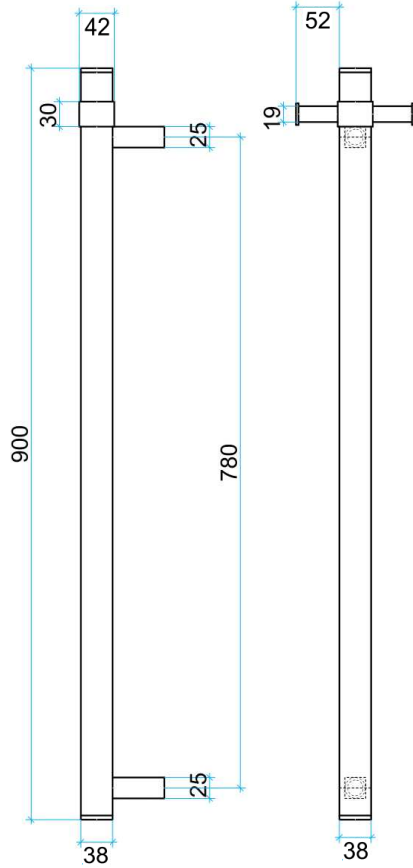

Thermorail Towel Rails 12V

Electric Heated Towel Rails for use in bathrooms

Stock Code	Finish	Size (mm)	Output (W)	No. of Bars
VS900SH	Polished Stainless Steel	W142 x H900 x D100	30 Watts	1

Rails are sold individually. Hooks are removable.

PLEASE NOTE: Specifications are for information purposes only. Whilst every effort has been made to ensure the product specifications are accurate, due to continuing product development and improvement the specifications are subject to change. Specifications can be used to rough in and fit timber supports in the wall however we recommend no holes are drilled without having the product on site or verifying the details with the manufacturer. Thermogroup cannot be held liable or responsible for errors due to updated specifications.