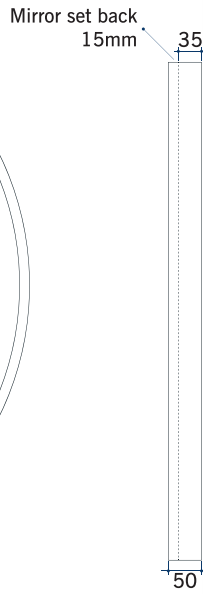

Ablaze Contractor Range Mirrors

BMR Series - Round Mirrors, Black Frame

Stock Code	Size (mm)	Colour	Mount Type
BMR60BF	600 Ø X 50	Black Frame	Hangers

Please note: Mirrors will need to be installed in accordance with the Installation Guide. Ablaze does not take responsibility for incorrect installation of these mirrors.