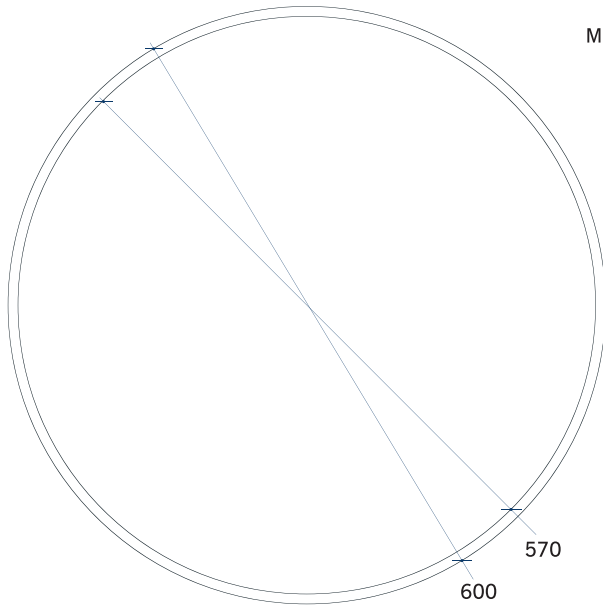

Ablaze Contractor Range Mirrors

BMR Series - Round Mirrors, Black Frame

Stock Code	Size (mm)	Colour	Mount Type
BMR60BF	600 Ø X 50	Black Frame	Hangers

Please note: Mirrors will need to be installed in accordance with the Installation Guide. Ablaze does not take responsibility for incorrect installation of these mirrors.