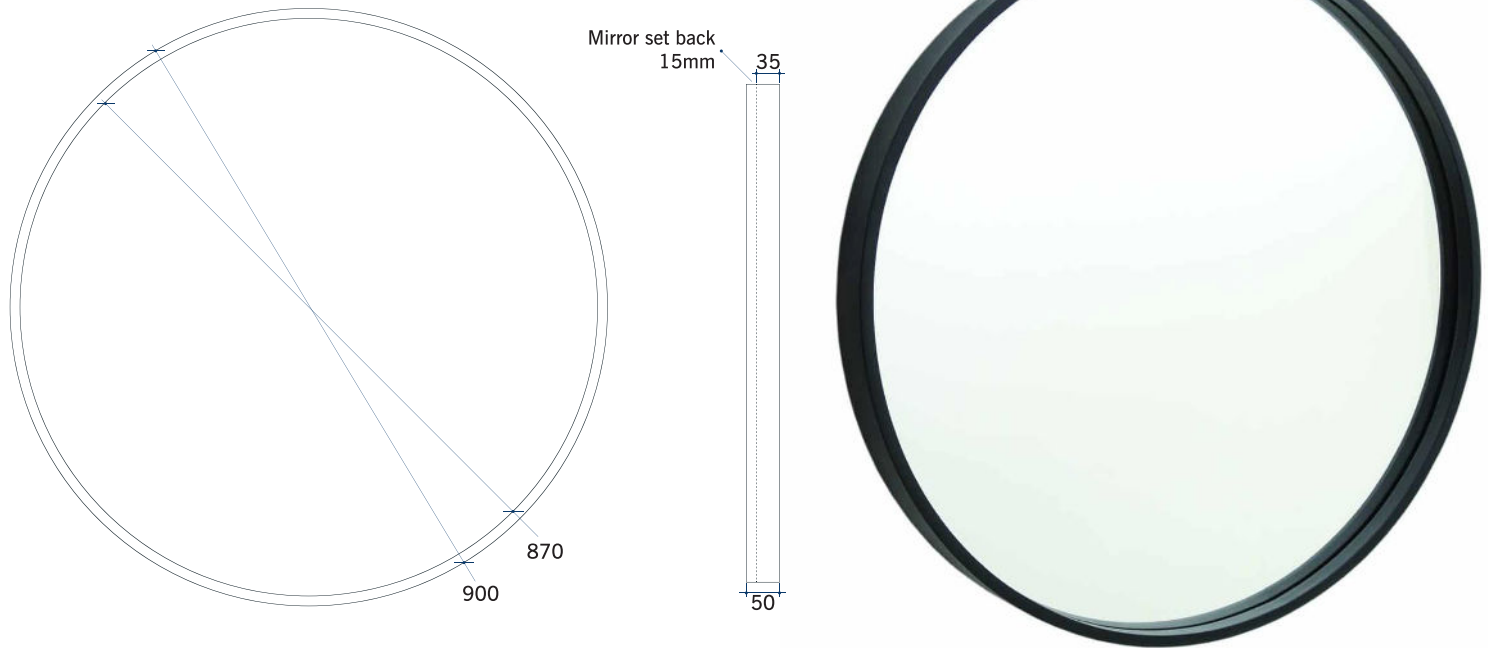

Ablaze Contractor Range Mirrors

BMR Series - Round Mirrors, Black Frame

Stock Code	Size (mm)	Colour	Mount Type
BMR90BF	900 Ø X 50	Black Frame	Hangers

Please note: Mirrors will need to be installed in accordance with the Installation Guide. Ablaze does not take responsibility for incorrect installation of these mirrors.