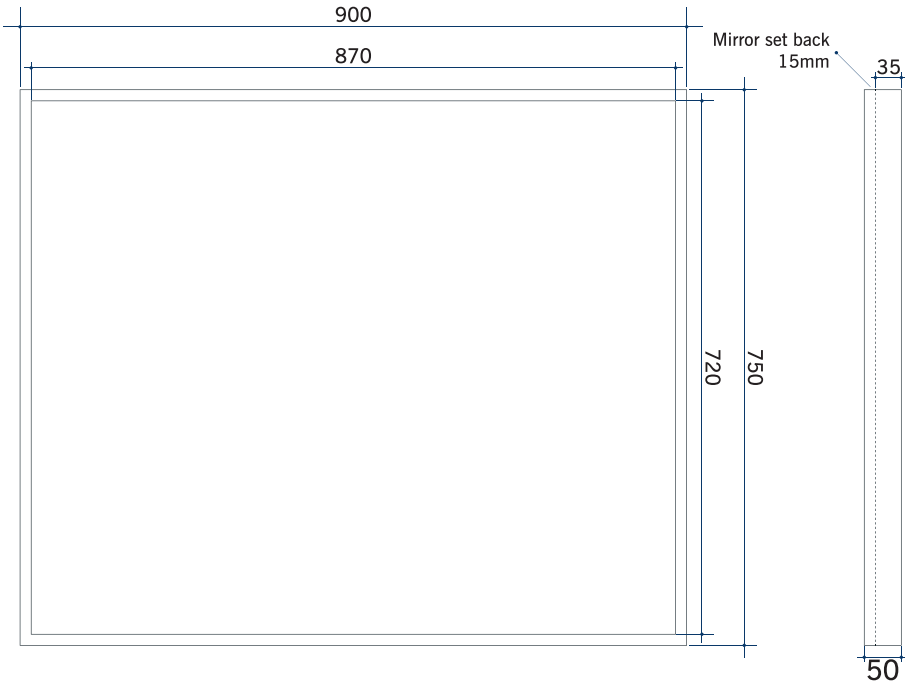

# Ablaze Contractor Range Mirrors

Rectangle Mirror, Black Frame

Stock Code	Size (mm)	Colour	Mount Type
BMS759BF	750 X 900 X 50	Black Frame	Hangers

**Please note:** Mirrors will need to be installed in accordance with the Installation Guide. Ablaze does not take responsibility for incorrect installation of these mirrors.