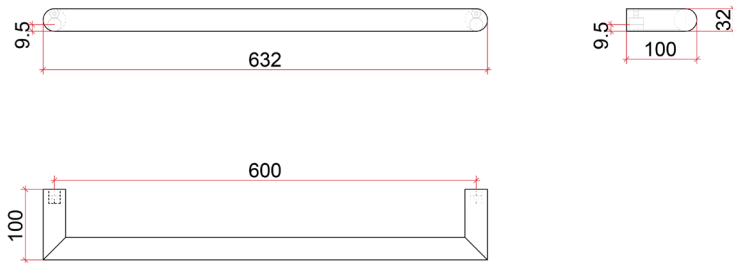

Thermorail 12V Horizontal Towel Rail
Electric Heated Towel Rails for use in bathrooms

Note: All dimensions are in millimeters (mm)

Rails are sold individually.

Stock Code	Finish	Size (mm)	Output (W)	No. of Bars
DSR6BR	Brushed Stainless Steel	W632 x H32 x D100	18	1

Lead on rail

PLEASE NOTE: Specifications are for information purposes only. Whilst every effort has been made to ensure the product specifications are accurate, due to continuing product development and improvement the specifications are subject to change. Specifications can be used to rough in and fit timber supports in the wall however we recommend no holes are drilled without having the product on site or verifying the details with the manufacturer. Thermogroup cannot be held liable or responsible for errors due to updated specifications.