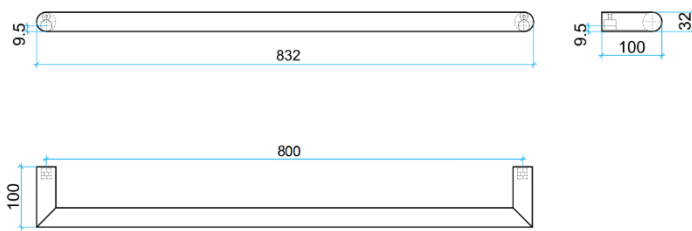

Thermorail Towel Rails 12V

Electric Heated Towel Rails for use in bathrooms

Stock Code	Finish	Size (mm)	Output (W)	No. of Bars
DSR8B	Matt Black	W832 x H32 x D100	23 Watts	1

PLEASE NOTE: Specifications are for information purposes only. Whilst every effort has been made to ensure the product specifications are accurate, due to continuing product development and improvement the specifications are subject to change. Specifications can be used to rough in and fit timber supports in the wall however we recommend no holes are drilled without having the product on site or verifying the details with the manufacturer. Thermogroup cannot be held liable or responsible for errors due to updated specifications.