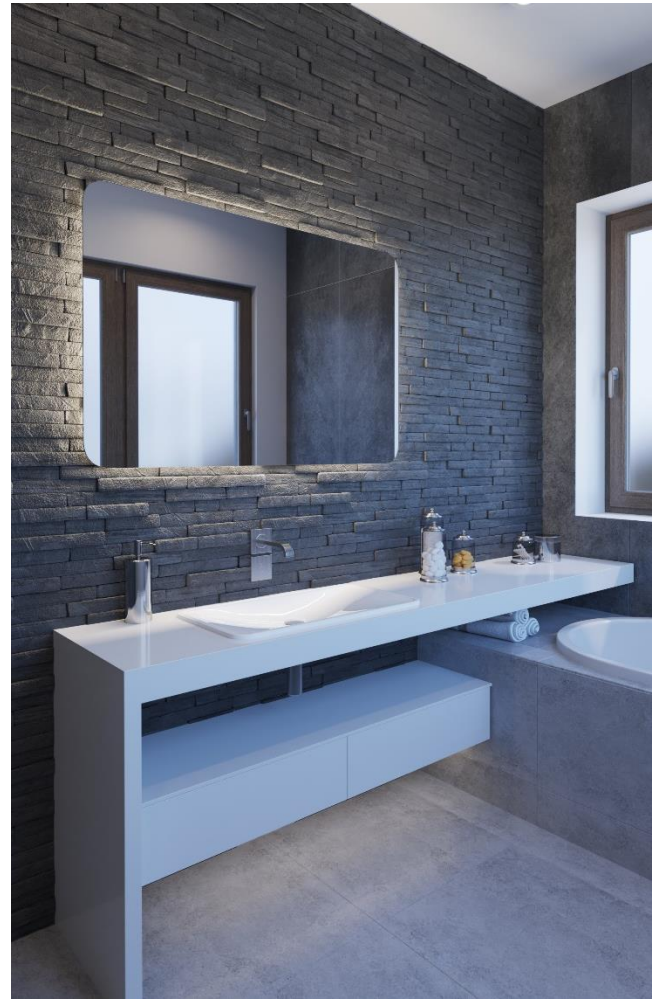

# Ablaze Premium Back-lit Mirrors

Stock Code	Light	Size (mm)	Output (W)
SSC128C	Cool	W1200 x H800 x D45	108 Watts

Radius of the corners is 80mm