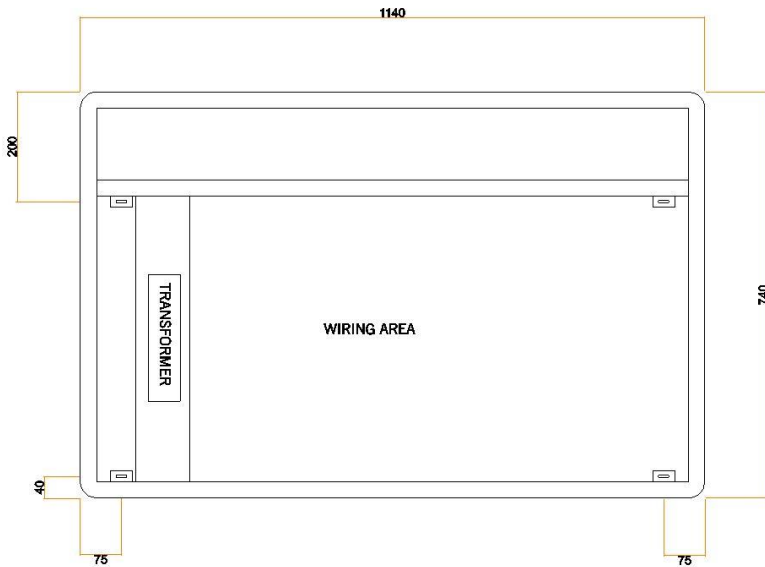

# Ablaze Premium Back-lit Mirrors

Stock Code	Light	Size (mm)	Output (W)
SSC128C	Cool	W1200 x H800 x D45	108 Watts

Radius of the corners is 80mm