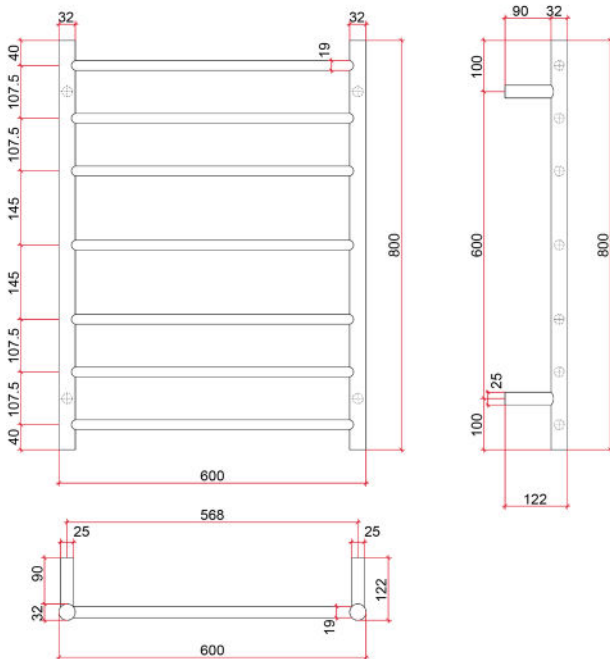

# Thermorail 240V Ladder Towel Rail

Electric Heated Towel Rail for use in bathrooms

Note: All dimensions are in millimeters (mm)

Stock Code	Finish	Size (mm)	Output (W)	No. of Bars
SRB44M	Brushed Stainless Steel	W600 x H800 x D122	80	7

**Seven year warranty**

**Safe for use in bathrooms**

**Quality stainless steel**

**Dry electric element**

**Hardwired or plug-in**

**Multiflex wiring on all legs**

**Horizontal and vertical bar sizes**

**1.8m lead on rail**

**PLEASE NOTE:** Specifications are for information purposes only. Whilst every effort has been made to ensure the product specifications are accurate, due to continuing product development and improvement the specifications are subject to change. Specifications can be used to rough in and fit timber supports in the wall however we recommend no holes are drilled without having the product on site or verifying the details with the manufacturer. Thermogroup cannot be held liable or responsible for errors due to updated specifications.