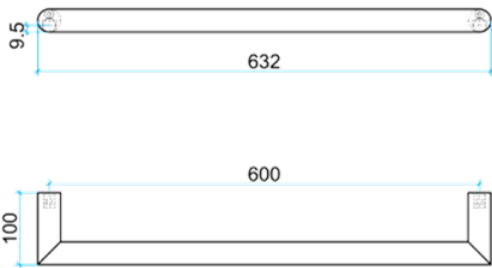

Thermorail Towel Rails

Towel Rails for use in bathrooms

| Stock Code | Finish | Size (mm) | Output (W) | No. of Bars |
|------------|-------------------------|-------------------|------------|-------------|
| USR6BR | Brushed Stainless Steel | W632 x H32 x D100 | N/A | 1 |

PLEASE NOTE: Specifications are for information purposes only. Whilst every effort has been made to ensure the product specifications are accurate, due to continuing product development and improvement the specifications are subject to change. Specifications can be used to rough in and fit timber supports in the wall however we recommend no holes are drilled without having the product on site or verifying the details with the manufacturer. Thermogroup cannot be held liable or responsible for errors due to updated specifications.