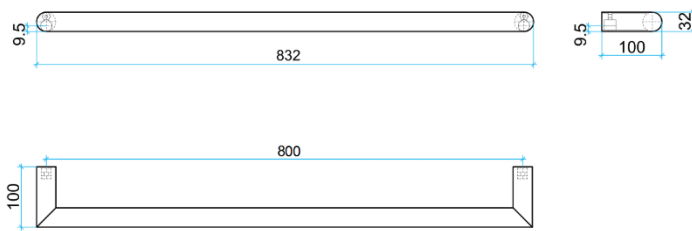

Thermorail Towel Rails

Towel Rails for use in bathrooms

Stock Code	Finish	Size (mm)	Output (W)	No. of Bars
USR8B	Matt Black	W832 x H32 x D100	N/A	1

PLEASE NOTE: Specifications are for information purposes only. Whilst every effort has been made to ensure the product specifications are accurate, due to continuing product development and improvement the specifications are subject to change. Specifications can be used to rough in and fit timber supports in the wall however we recommend no holes are drilled without having the product on site or verifying the details with the manufacturer. Thermogroup cannot be held liable or responsible for errors due to updated specifications.