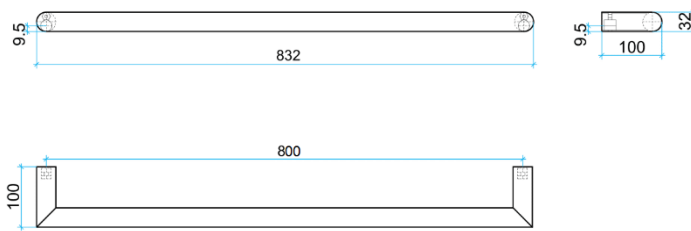

# Thermorail Towel Rails

Towel Rails for use in bathrooms

Stock Code	Finish	Size (mm)	Output (W)	No. of Bars
USR8BR	Brushed Stainless Steel	W832 x H32 x D100	N/A	1

**PLEASE NOTE:** Specifications are for information purposes only. Whilst every effort has been made to ensure the product specifications are accurate, due to continuing product development and improvement the specifications are subject to change. Specifications can be used to rough in and fit timber supports in the wall however we recommend no holes are drilled without having the product on site or verifying the details with the manufacturer. Thermogroup cannot be held liable or responsible for errors due to updated specifications.