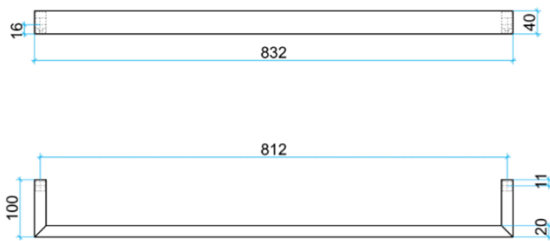

# Thermorail Towel Rails 12V

Electric Heated Towel Rails for use in bathrooms

Stock Code	Finish	Size (mm)	Output (W)	No. of Bars
USS8B	Matt Black	W832 x H40 x D100	N/A	1

**PLEASE NOTE:** Specifications are for information purposes only. Whilst every effort has been made to ensure the product specifications are accurate, due to continuing product development and improvement the specifications are subject to change. Specifications can be used to rough in and fit timber supports in the wall however we recommend no holes are drilled without having the product on site or verifying the details with the manufacturer. Thermogroup cannot be held liable or responsible for errors due to updated specifications.