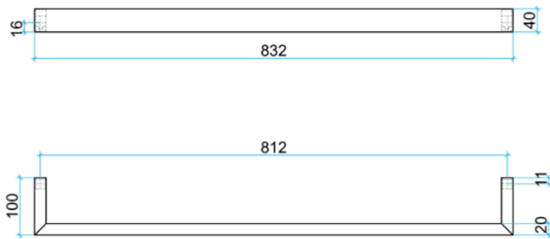

# Thermorail Towel Rails

Towel Rails for use in bathrooms

Stock Code	Finish	Size (mm)	Output (W)	No. of Bars
USS8BR	Brushed Stainless Steel	W832 x H40 x D100	N/A	1

**PLEASE NOTE:** Specifications are for information purposes only. Whilst every effort has been made to ensure the product specifications are accurate, due to continuing product development and improvement the specifications are subject to change. Specifications can be used to rough in and fit timber supports in the wall however we recommend no holes are drilled without having the product on site or verifying the details with the manufacturer. Thermogroup cannot be held liable or responsible for errors due to updated specifications.