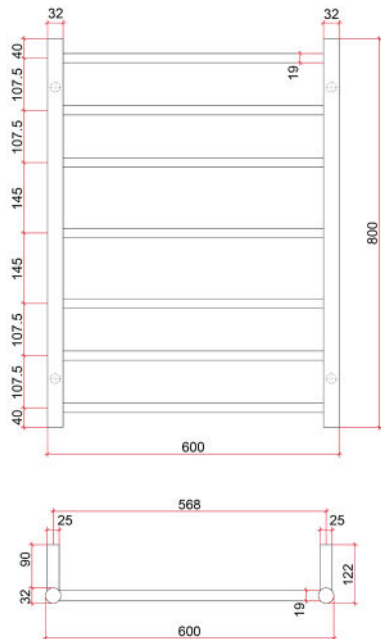

Thermorail 240V Ladder Towel Rail

Electric Heated Towel Rail for use in bathrooms

Note: All dimensions are in millimeters (mm)

Stock Code	Finish	Size (mm)	Output (W)	No. of Bars
SR44MBG	Brushed Gold	W600 x H800 x D122	80	7

Seven year warranty

Safe for use in bathrooms

Quality stainless steel

Dry electric element

Hardwired or plug-in

Multiflex wiring on all legs

Horizontal and vertical bar sizes

1.8m lead on rail