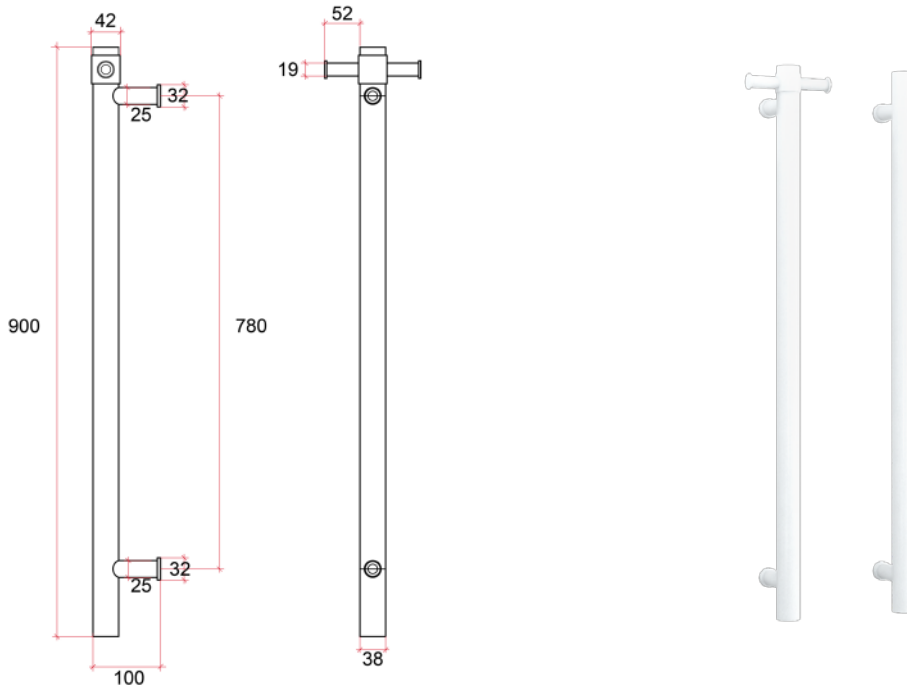

Thermorail 12V Vertical Towel Rail

Electric Heated Towel Rails for use in bathrooms

Note: All dimensions are in millimeters (mm)

Rails are sold individually. Hooks are removable.

Stock Code	Finish	Size (mm)	Output (W)	No. of Bars
VS900HSW	Satin White	W142 x H900 x D100	30	1

Seven year warranty

Safe for use in bathrooms

Quality stainless steel

Safe for use in wet areas

Concealed wiring only

Transformer included
(12 month warranty)

Vertical bar size

One towel per bar recommended

1.3m lead on rail

Optional removable hook

PLEASE NOTE: Specifications are for information purposes only. Whilst every effort has been made to ensure the product specifications are accurate, due to continuing product development and improvement the specifications are subject to change. Specifications can be used to rough in and fit timber supports in the wall however we recommend no holes are drilled without having the product on site or verifying the details with the manufacturer. Thermogroup cannot be held liable or responsible for errors due to updated specifications.