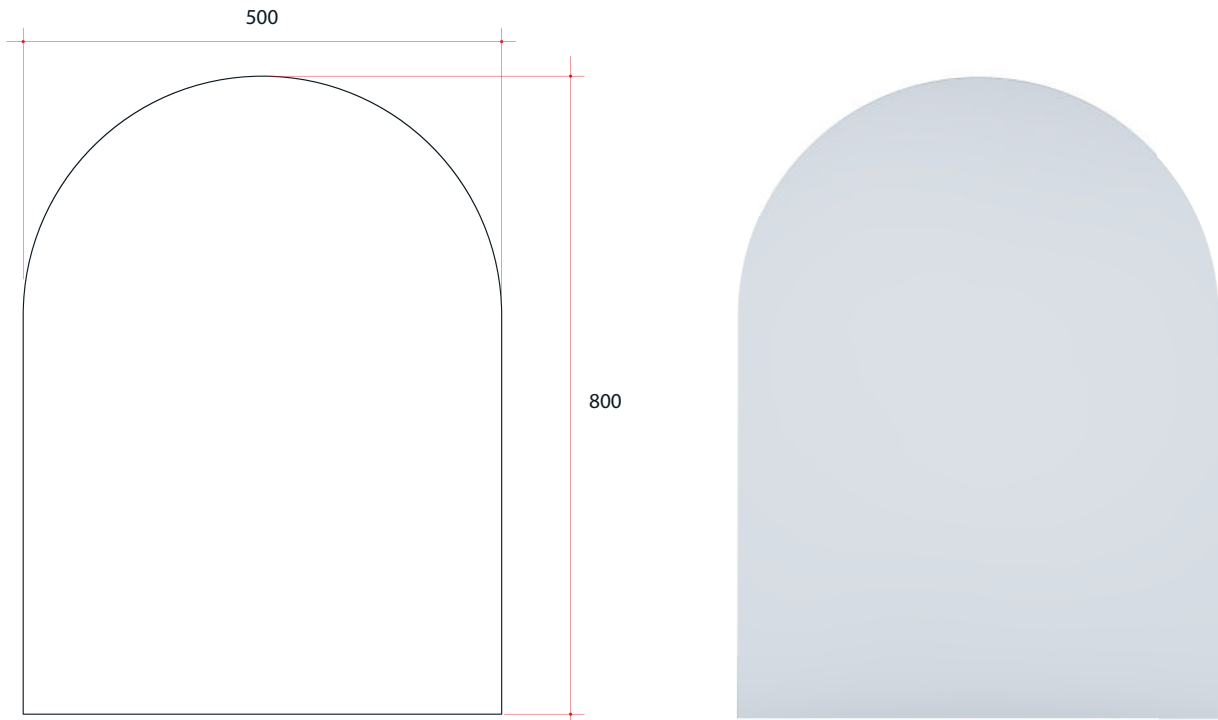

Ablaze Aspen Frameless Mirror
Arch Polished Edge Mirror

Note: All dimensions are in millimetres (mm)

Stock Code	Mirror Size (mm)	Shape	Edge
AC5080GT	500 x 800 x 5	Arch	Polished Edge

Portrait or landscape mounting