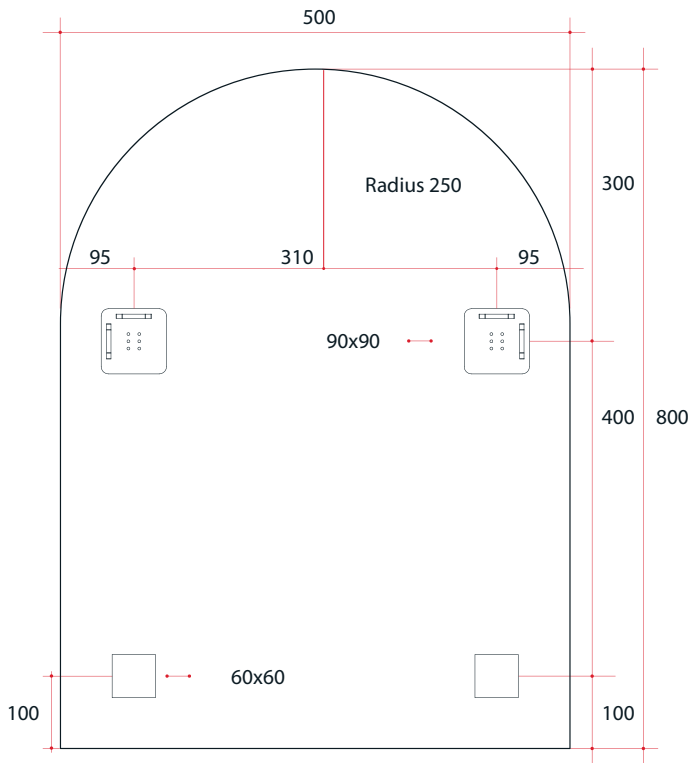

**Ablaze Aspen Frameless Mirror**  
Arch Polished Edge Mirror

Note: All dimensions are in millimetres (mm)  
The depth of the mirror is 5mm, the space between the back of the mirror and the wall due to the hangers is 9mm making the total depth 14mm.

Stock Code	Mirror Size (mm)	Shape	Edge
AC5080HN	500 x 800 x 14	Arch	Polished Edge

**5mm thick mirror**

**Safety backing film**

**Copper-free mirror**

**Two years warranty**

**Hangers for easy installation**