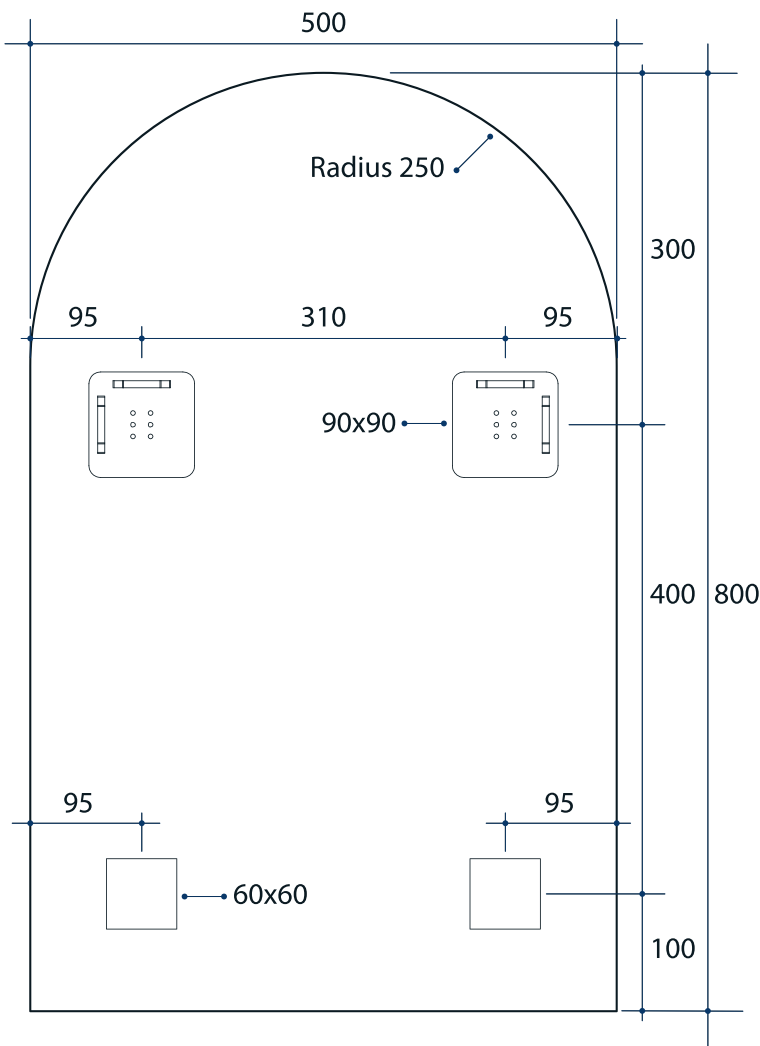

# Aspen Church Shape Mirror

Note: All dimensions are in millimetres (mm)

Stock Code	Size (mm) W x H x D	Shape	Edge
AC5080HN	500 W x 800 H	Church	Polished Pencil Edge

**Please note:** Bracket location may vary +/- 5mm. do not pre-drill holes for mounts before confirming exact locations on your mirror. Do not use or measure from drawings.