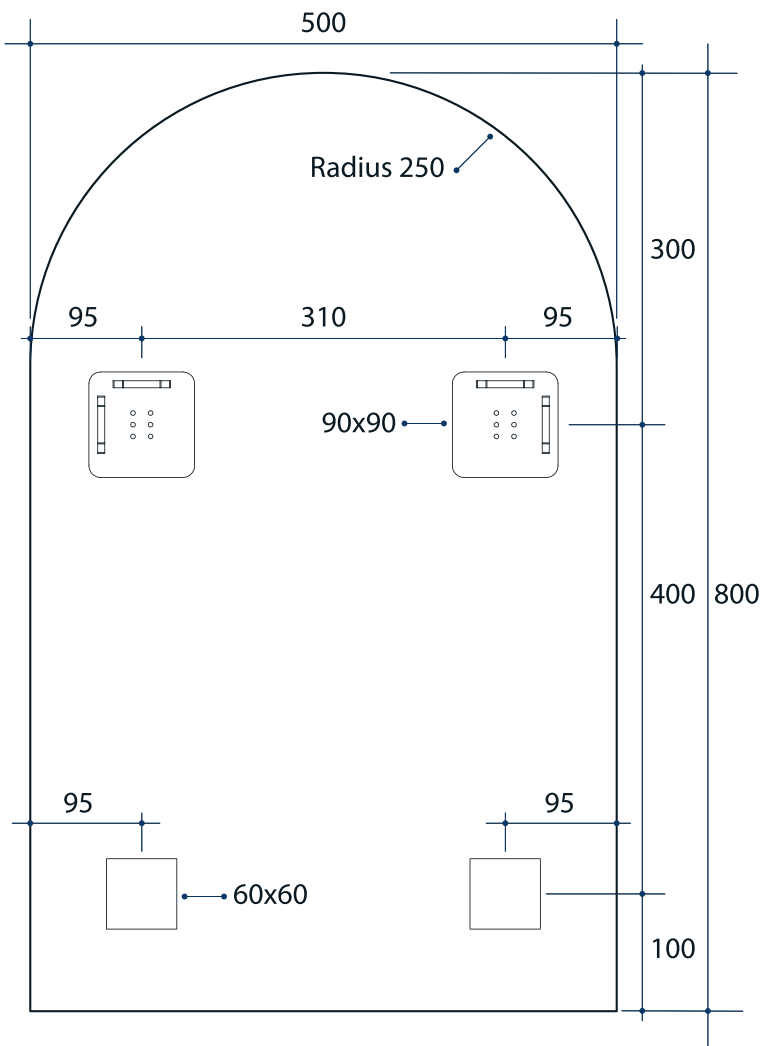

Aspen Church Shape Mirror

Note: All dimensions are in millimetres (mm)

Stock Code	Size (mm) W x H x D	Shape	Edge
AC5080HN	500 W x 800 H	Church	Polished Pencil Edge

Please note: Bracket location may vary +/- 5mm. do not pre-drill holes for mounts before confirming exact locations on your mirror. Do not use or measure from drawings.