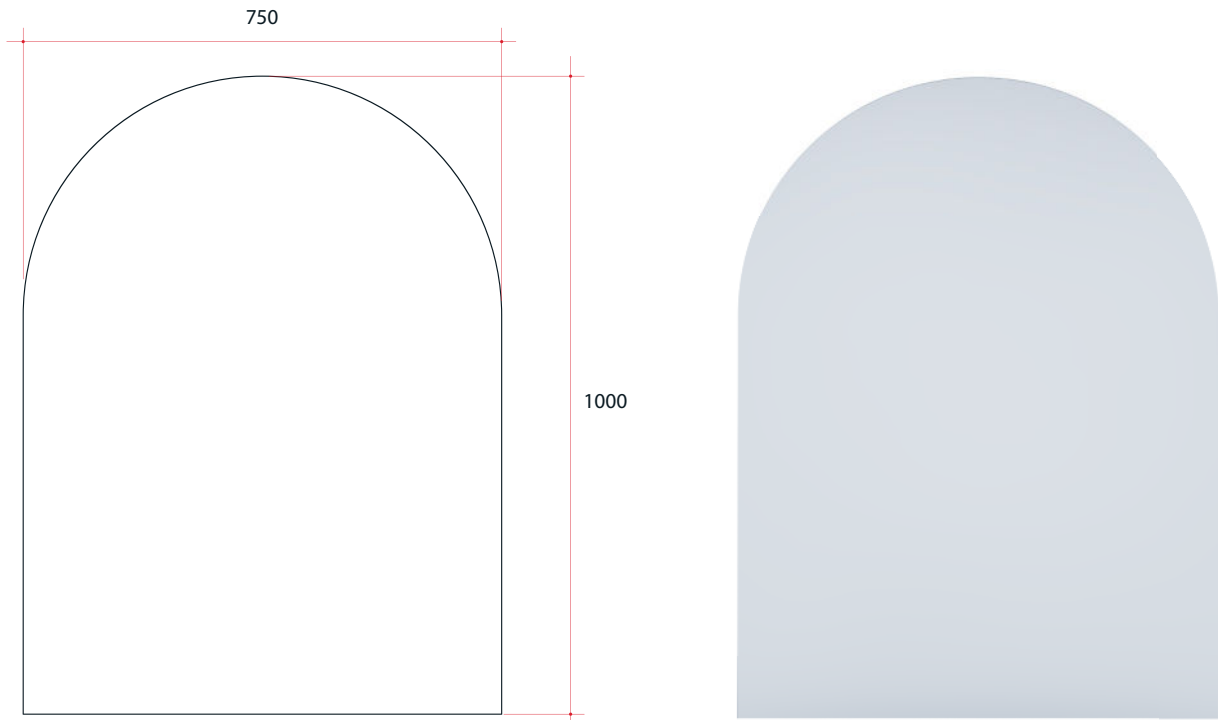

**Ablaze Aspen Frameless Mirror**  
Arch Polished Edge Mirror

Note: All dimensions are in millimetres (mm)

Stock Code	Mirror Size (mm)	Shape	Edge
AC7510GT	1000 x 750 x 5	Arch	Polished Edge

**Portrait or landscape mounting**