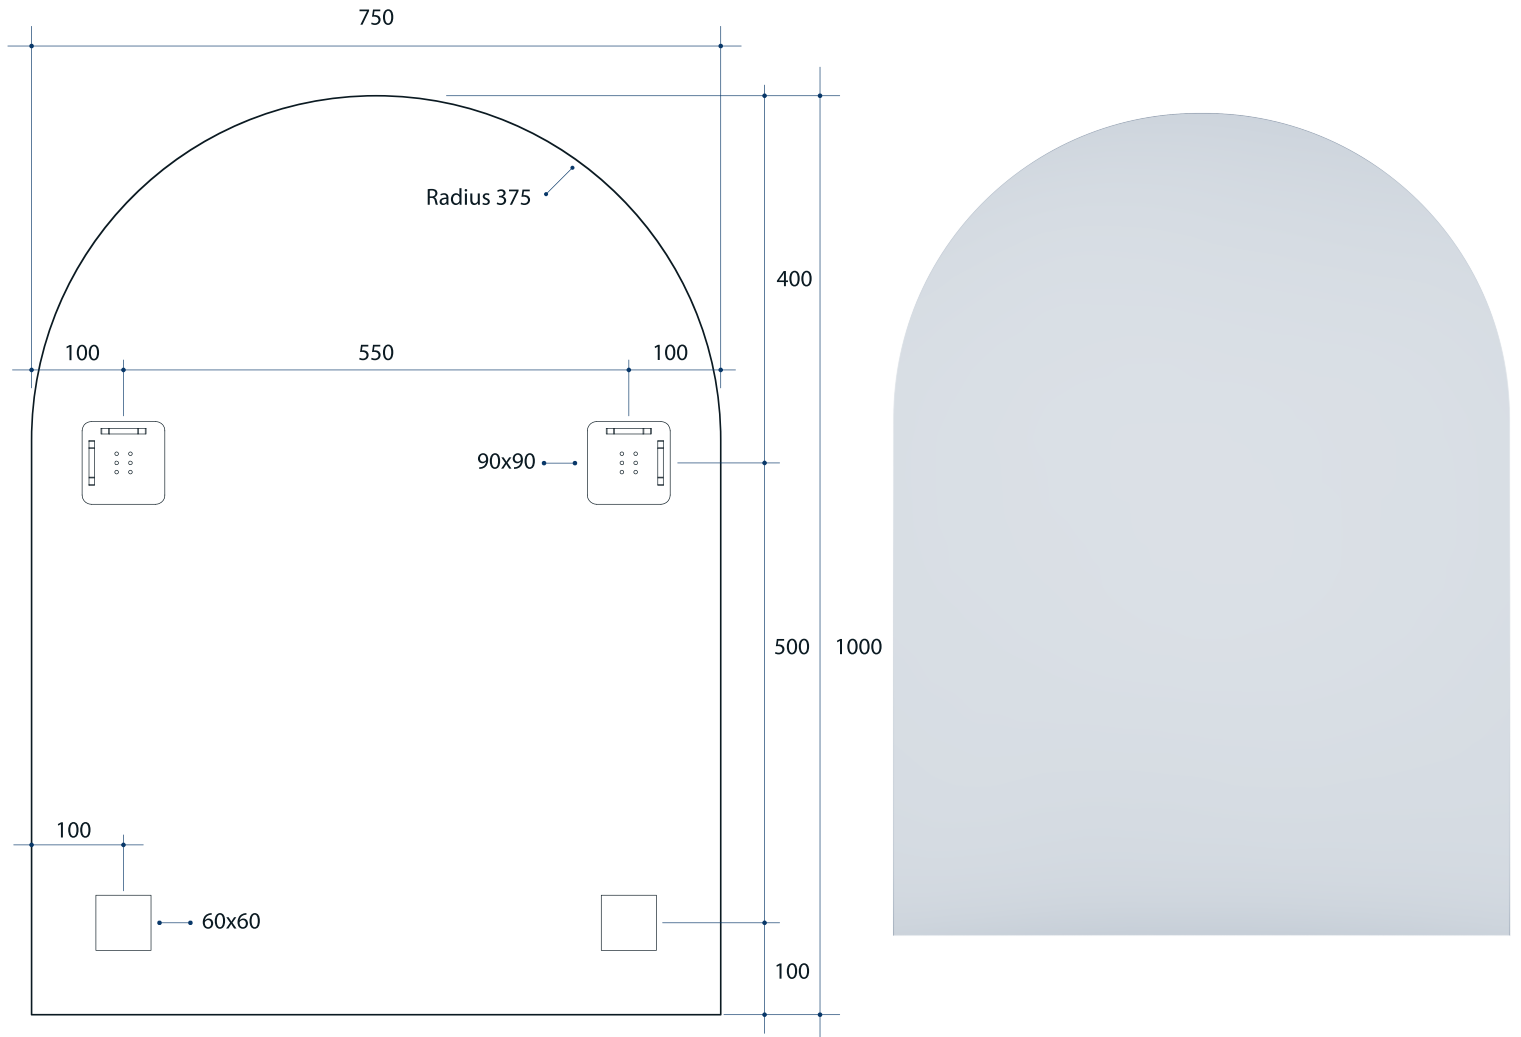

# Ablaze Church Shape Mirror

Note: All dimensions are in millimetres (mm)

Stock Code	Size (mm) W x H x D	Shape	Edge
AC7510HN	750 W x 1000 H	Church	Polished Pencil Edge

**Please note:** Bracket location may vary +/- 5mm. do not pre-drill holes for mounts before confirming exact locations on your mirror. Do not use or measure from drawings.