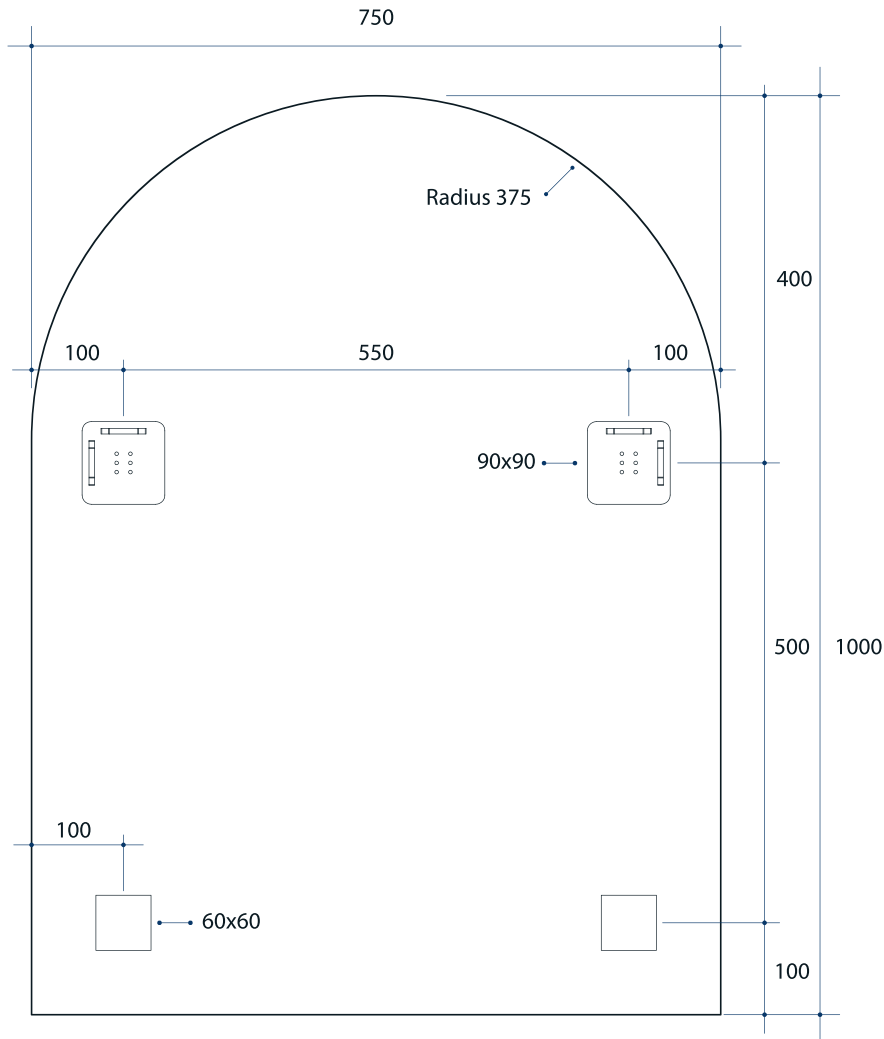

# Ablaze Church Shape Mirror

Note: All dimensions are in millimetres (mm)

Stock Code	Size (mm) W x H x D	Shape	Edge
AC7510HN	750 W x 1000 H	Church	Polished Pencil Edge

**Please note:** Bracket location may vary +/- 5mm. do not pre-drill holes for mounts before confirming exact locations on your mirror. Do not use or measure from drawings.