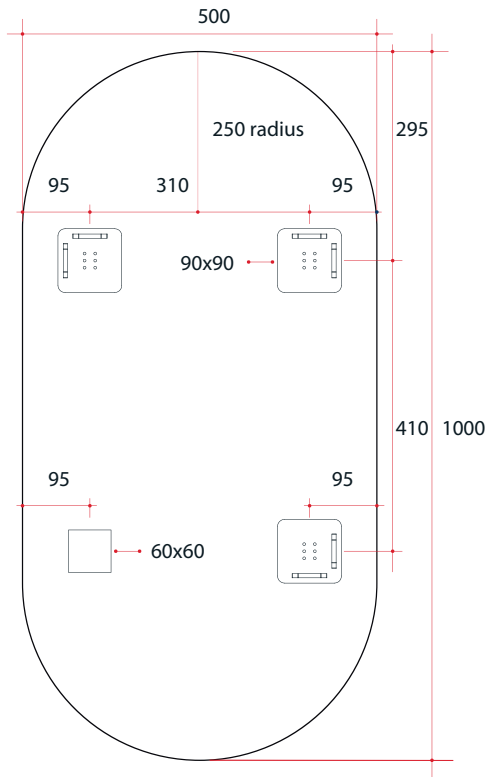

Ablaze Duke Frameless Mirror
Pill Polished Edge Mirror

Note: All dimensions are in millimetres (mm)

The depth of the mirror is 5mm, the space between the back of the mirror and the wall due to the hangers is 9mm making the total depth 14mm.

Stock Code	Mirror Size (mm)	Shape	Edge
DP5010HN	500 x 1000 x 14	Pill	Polished Edge

Portrait or landscape mounting

Safety backing film

Copper-free mirror

Two years warranty

Hangers for easy installation

5mm thick mirror