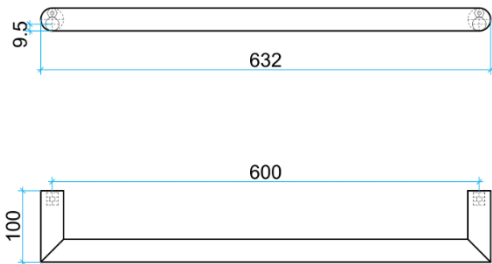

Thermorail Towel Rails 12V

Electric Heated Towel Rails for use in bathrooms

Stock Code	Finish	Size (mm)	Output (W)	No. of Bars
DSR6GM	Gun Metal	W632 x H32 x D100	18 Watts	1

PLEASE NOTE: Specifications are for information purposes only. Whilst every effort has been made to ensure the product specifications are accurate, due to continuing product development and improvement the specifications are subject to change. Specifications can be used to rough in and fit timber supports in the wall however we recommend no holes are drilled without having the product on site or verifying the details with the manufacturer. Thermogroup cannot be held liable or responsible for errors due to updated specifications.