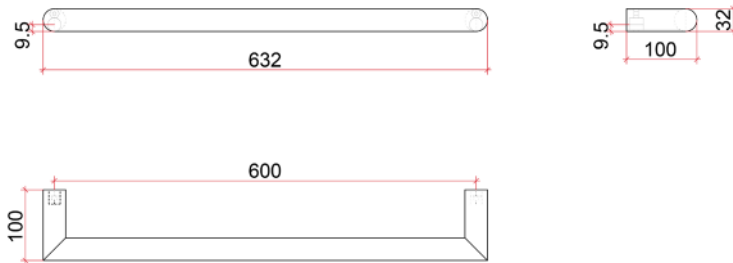

Thermorail 12V Horizontal Towel Rail
Electric Heated Towel Rails for use in bathrooms

Note: All dimensions are in millimeters (mm)

Rails are sold individually.

Stock Code	Finish	Size (mm)	Output (W)	No. of Bars
DSR6GM	Gun Metal	W632 x H32 x D100	18	1

PLEASE NOTE: Specifications are for information purposes only. Whilst every effort has been made to ensure the product specifications are accurate, due to continuing product development and improvement the specifications are subject to change. Specifications can be used to rough in and fit timber supports in the wall however we recommend no holes are drilled without having the product on site or verifying the details with the manufacturer. Thermogroup cannot be held liable or responsible for errors due to updated specifications.