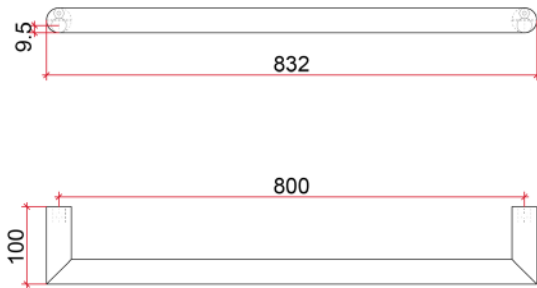

Thermorail 12V Horizontal Towel Rail
Electric Heated Towel Rails for use in bathrooms

Note: All dimensions are in millimeters (mm)

Rails are sold individually.

Stock Code	Finish	Size	Output (W)	No. of Bars
DSR8BG	Brushed Gold	W832 x H32 x D100	23 Watts	1