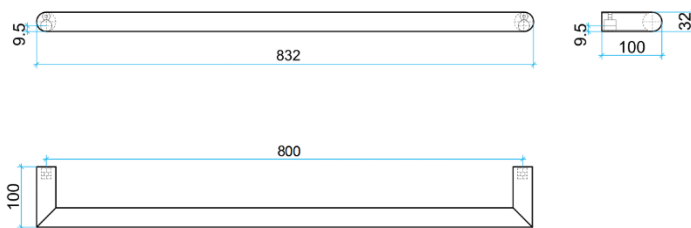

Thermorail Towel Rails 12V

Electric Heated Towel Rails for use in bathrooms

Stock Code	Finish	Size (mm)	Output (W)	No. of Bars
DSR8GM	Gun Metal	W832 x H32 x D100	23 Watts	1

PLEASE NOTE: Specifications are for information purposes only. Whilst every effort has been made to ensure the product specifications are accurate, due to continuing product development and improvement the specifications are subject to change. Specifications can be used to rough in and fit timber supports in the wall however we recommend no holes are drilled without having the product on site or verifying the details with the manufacturer. Thermogroup cannot be held liable or responsible for errors due to updated specifications.