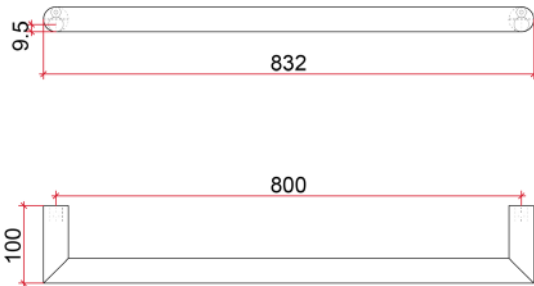

Thermorail 12V Horizontal Towel Rail
Electric Heated Towel Rails for use in bathrooms

Note: All dimensions are in millimeters (mm)

Rails are sold individually.

Stock Code	Finish	Size (mm)	Output (W)	No. of Bars
DSR8GM	Gun Metal	W832 x H32 x D100	23	1