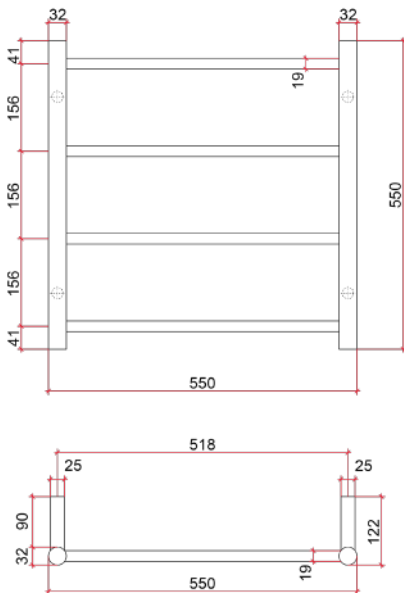

Thermorail 240V Ladder Towel Rail

Electric Heated Towel Rail for use in bathrooms

Note: All dimensions are in millimeters (mm)

Stock Code	Finish	Size (mm)	Output (W)	No. of Bars
SR25MBG	Brushed Gold	W550 x H550 x D122	41	4

Seven year warranty

Safe for use in bathrooms

Quality stainless steel

Dry electric element

Hardwired or plug-in

Multiflex wiring on all legs

Horizontal and vertical bar sizes

1.8m lead on rail