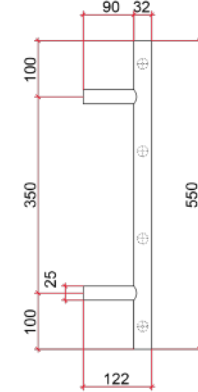

Thermorail 240V Ladder Towel Rail

Electric Heated Towel Rail for use in bathrooms

Note: All dimensions are in millimeters (mm)

Stock Code	Finish	Size (mm)	Output (W)	No. of Bars
SR25MBG	Brushed Gold	W550 x H550 x D122	41	4

Seven year warranty

Safe for use in bathrooms

Quality stainless steel

Dry electric element

Hardwired or plug-in

Multiflex wiring on all legs

Horizontal and vertical bar sizes

1.8m lead on rail

PLEASE NOTE: Specifications are for information purposes only. Whilst every effort has been made to ensure the product specifications are accurate, due to continuing product development and improvement the specifications are subject to change. Specifications can be used to rough in and fit timber supports in the wall however we recommend no holes are drilled without having the product on site or verifying the details with the manufacturer. Thermogroup cannot be held liable or responsible for errors due to updated specifications.