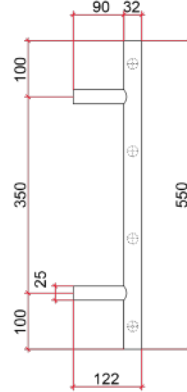

Thermorail 240V Ladder Towel Rail

Electric Heated Towel Rail for use in bathrooms

Note: All dimensions are in millimeters (mm)

Stock Code	Finish	Size (mm)	Output (W)	No. of Bars
SR25MGM	Gun Metal	W550 x H550 x D122	41	4

Seven year warranty

Safe for use in bathrooms

Quality stainless steel

Dry electric element

Hardwired or plug-in

Multiflex wiring on all legs

Horizontal and vertical bar sizes

1.8m lead on rail

PLEASE NOTE: Specifications are for information purposes only. Whilst every effort has been made to ensure the product specifications are accurate, due to continuing product development and improvement the specifications are subject to change. Specifications can be used to rough in and fit timber supports in the wall however we recommend no holes are drilled without having the product on site or verifying the details with the manufacturer. Thermogroup cannot be held liable or responsible for errors due to updated specifications.