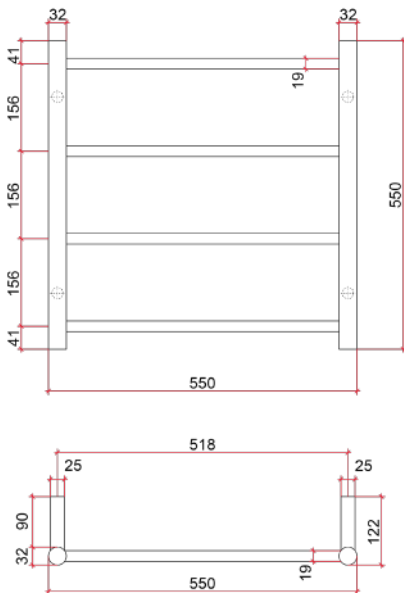

Thermorail 240V Ladder Towel Rail

Electric Heated Towel Rail for use in bathrooms

Note: All dimensions are in millimeters (mm)

Stock Code	Finish	Size (mm)	Output (W)	No. of Bars
SR25MGM	Gun Metal	W550 x H550 x D122	41	4

Seven year warranty

Safe for use in bathrooms

Quality stainless steel

Dry electric element

Hardwired or plug-in

Multiflex wiring on all legs

Horizontal and vertical bar sizes

1.8m lead on rail