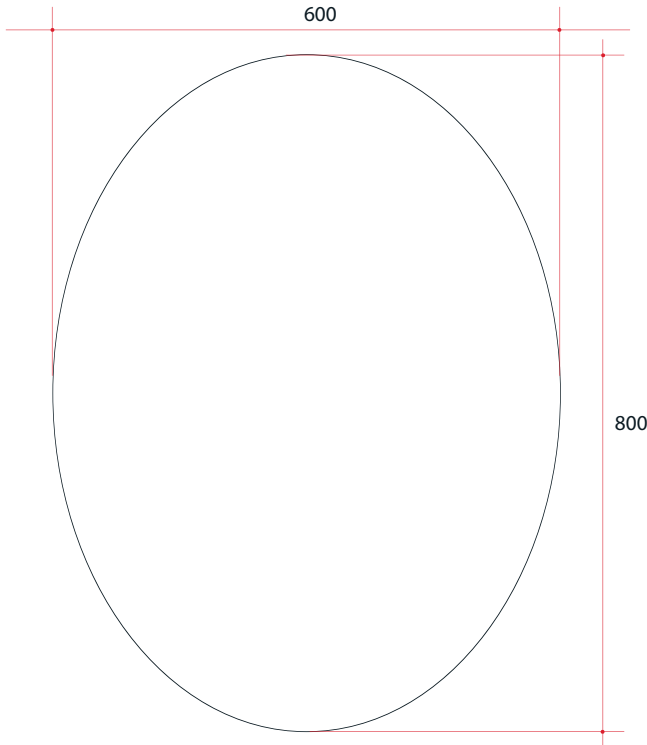

**Ablaze Cody Frameless Mirror**  
Oval Polished Edge Mirror

Note: All dimensions are in millimetres (mm)

Stock Code	Mirror Size (mm)	Shape	Edge
CO6080GT	600 x 800 x 5	Oval	Polished Edge

**Portrait or landscape mounting**