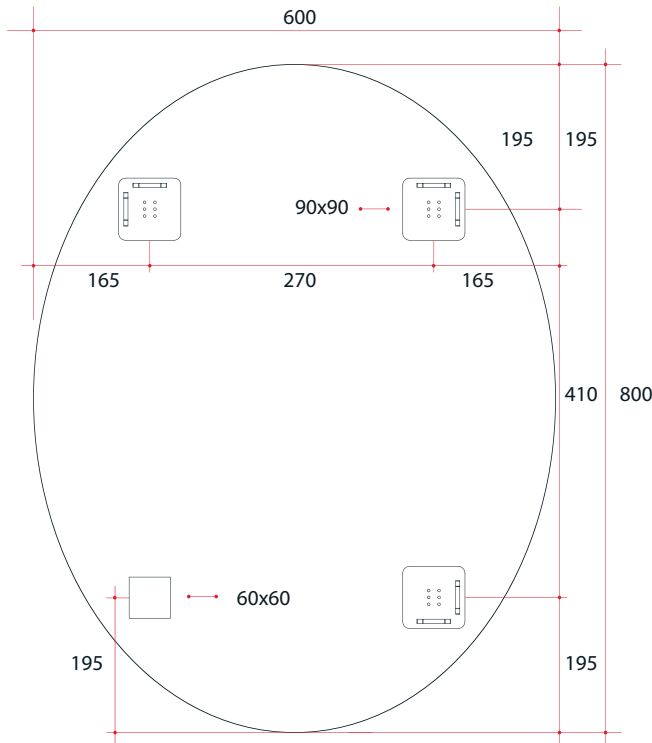

Ablaze Cody Frameless Mirror
Oval Polished Edge Mirror

Note: All dimensions are in millimetres (mm)
The depth of the mirror is 5mm, the space between the back of the mirror and the wall due to the hangers is 9mm making the total depth 14mm.

Stock Code	Mirror Size (mm)	Shape	Edge
C06080HN	600 x 800 x 14	Oval	Polished Edge

Portrait or landscape mounting

Safety backing film

Copper-free mirror

Two years warranty

Hangers for easy installation

5mm thick mirror