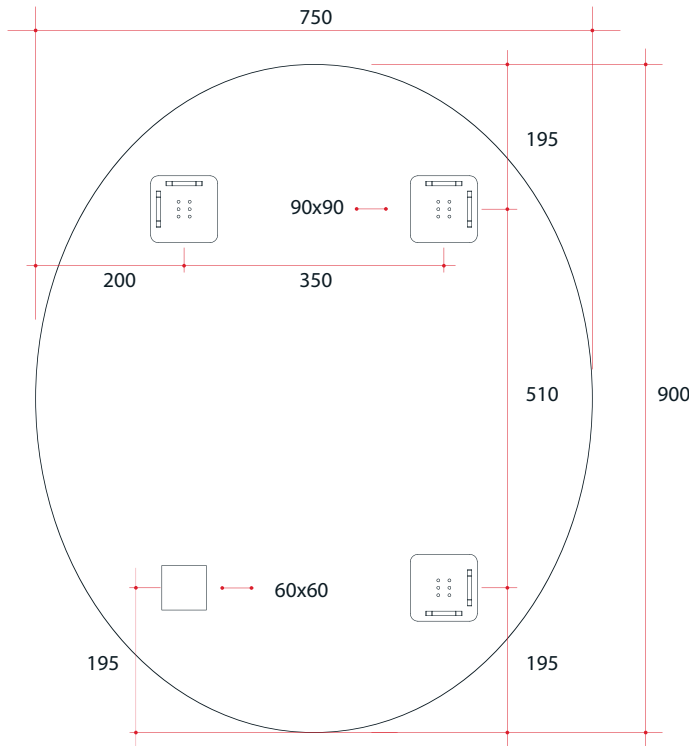

**Ablaze Cody Frameless Mirror**  
Oval Polished Edge Mirror

Note: All dimensions are in millimetres (mm)  
The depth of the mirror is 5mm, the space between the back of the mirror and the wall due to the hangers is 9mm making the total depth 14mm.

Stock Code	Mirror Size (mm)	Shape	Edge
C09075HN	900 x 750 x 14	Oval	Polished Edge

**Portrait or landscape mounting**

**Safety backing film**

**Copper-free mirror**

**Two years warranty**

**Hangers for easy installation**

**5mm thick mirror**

**PLEASE NOTE:** Mirrors will need to be installed in accordance with the Installation Guide. Ablaze does not take responsibility for incorrect installation of these mirrors. Specifications are for information purposes only. Whilst every effort has been made to ensure the product specifications are accurate, due to continuing product development and improvement, the specifications are subject to change. Specifications can be used to rough in and for timber supports in the wall however, we recommend no holes are drilled without having the product on site or verifying the details with the manufacturer. Thermogroup cannot be held liable or responsible for errors due to updated specifications.