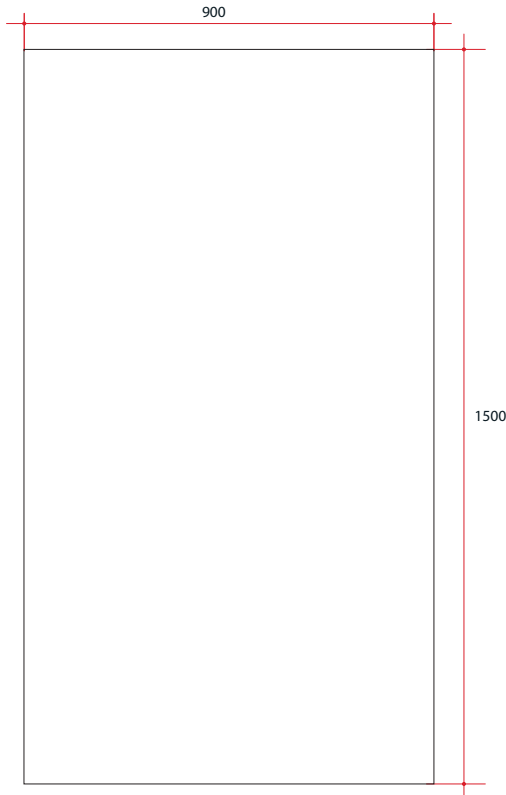

**Ablaze Jackson Frameless Mirror**  
Rectangle Polished Edge Mirror

Note: All dimensions are in millimetres (mm)

Stock Code	Mirror Size (mm)	Shape	Edge
JS1590GT	1500 x 900 x 5	Rectangle	Polished Edge

**Portrait or landscape mounting**