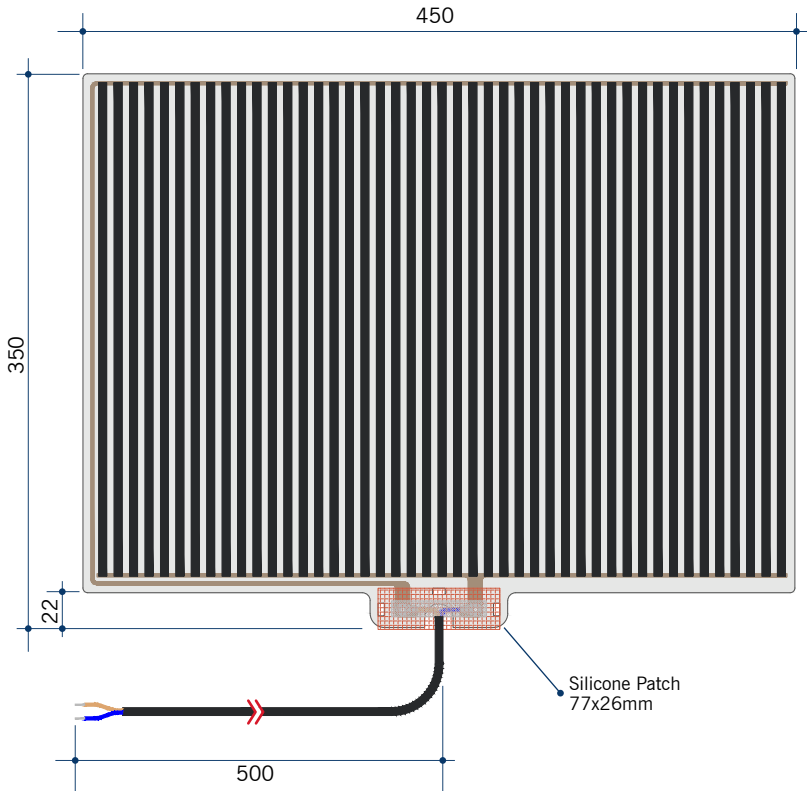

# Jackson Rectangle Polished Edge Mirror Includes Mirror Demister

Note: All dimensions are in millimetres (mm)

Stock Code	Size (mm)	Shape	Edge
JS6075HND	600 x 750 x 14	Rectangle	Polished Edge

This product includes a mirror and Thermomirror demister. These are supplied as separate parts and the demister will need to be adhered to the back of the mirror prior to installation of the mirror. For details on the demister, please see next page

**Please note:** Bracket location may vary +/- 5mm. DO NOT pre-drill holes for mounts before confirming exact locations on your mirror. Measurements and diagrams are to be used as a guide only.

Mirrors will need to be installed in accordance with the Installation Guide. Ablaze does not take responsibility for incorrect installation of these mirrors.

# Thermomirror Mirror Demister

Ultra-thin Demister Pad for use on Bathroom Mirrors

Note: All dimensions are in millimetres (mm)

Stock Code	Size (mm)	Heat Output (W)	Voltage - Frequency
TM3545	350 x 450	38	220 - 240V 50Hz