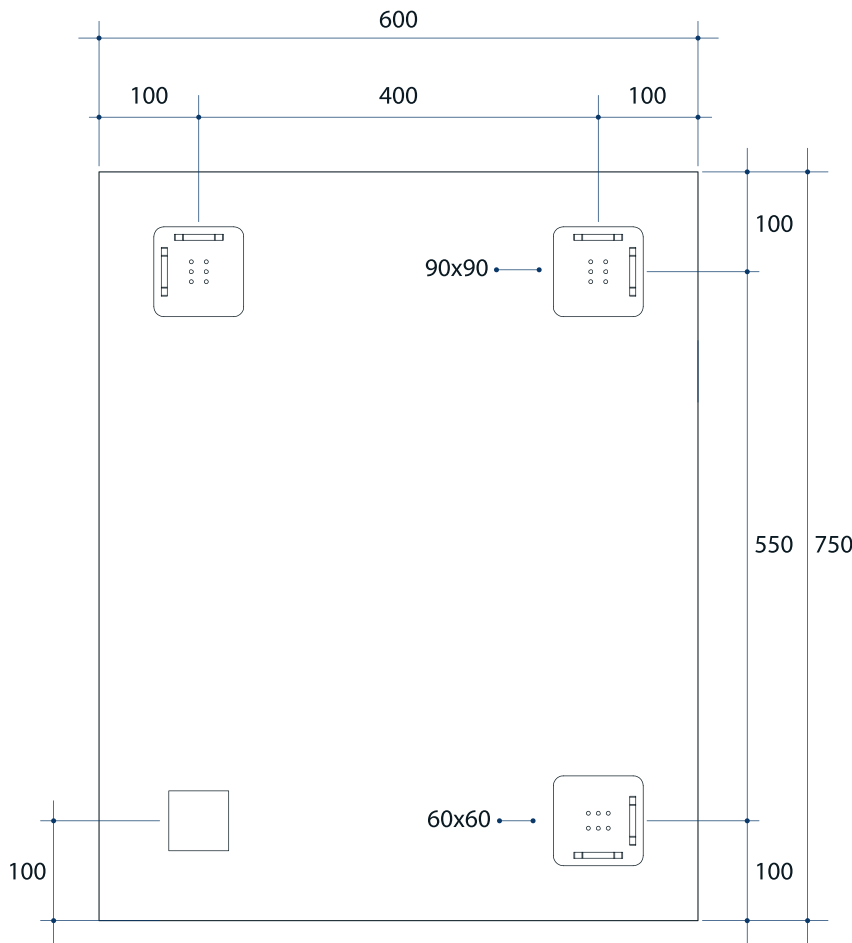

# Jackson Rectangle Polished Edge Mirror Includes Mirror Demister

Note: All dimensions are in millimetres (mm)

Stock Code	Size (mm)	Shape	Edge
JS6075HND	600 x 750 x 14	Rectangle	Polished Edge

This product includes a mirror and Thermomirror demister. These are supplied as separate parts and the demister will need to be adhered to the back of the mirror prior to installation of the mirror. For details on the demister, please see next page

**Please note:** Bracket location may vary +/- 5mm. DO NOT pre-drill holes for mounts before confirming exact locations on your mirror. Measurements and diagrams are to be used as a guide only.

Mirrors will need to be installed in accordance with the Installation Guide. Ablaze does not take responsibility for incorrect installation of these mirrors.

# Thermomirror Mirror Demister

Ultra-thin Demister Pad for use on Bathroom Mirrors

Note: All dimensions are in millimetres (mm)

Stock Code	Size (mm)	Heat Output (W)	Voltage - Frequency
TM3545	350 x 450	38	220 - 240V 50Hz