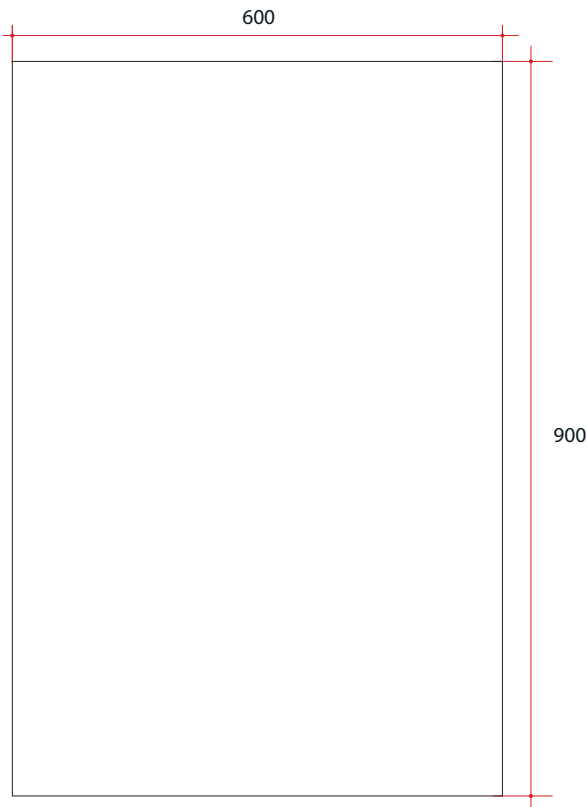

**Ablaze Jackson Frameless Mirror**  
Rectangle Polished Edge Mirror

Note: All dimensions are in millimetres (mm)

Stock Code	Mirror Size (mm)	Shape	Edge
JS6090GT	600 x 900 x 5	Rectangle	Polished Edge

**Portrait or landscape mounting**