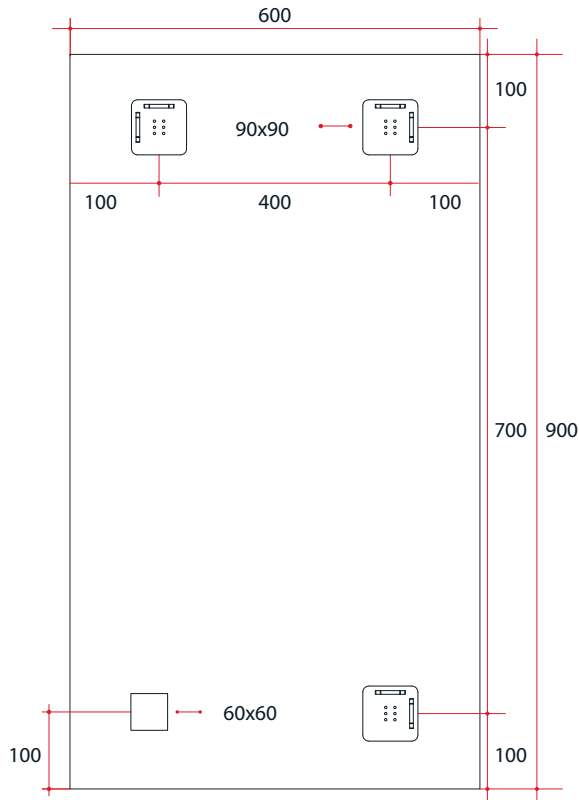

**Ablaze Jackson Frameless Mirror**  
Rectangle Polished Edge Mirror

Note: All dimensions are in millimetres (mm)

The depth of the mirror is 5mm, the space between the back of the mirror and the wall due to the hangers is 9mm making the total depth 14mm.

Stock Code	Mirror Size (mm)	Shape	Edge
JS6090HN	600 x 900 x 14	Rectangle	Polished Edge

**Portrait or landscape mounting**

**Safety backing film**

**Copper-free mirror**

**Two years warranty**

**Hangers for easy installation**

**5mm thick mirror**

**PLEASE NOTE:** Mirrors will need to be installed in accordance with the Installation Guide. Ablaze does not take responsibility for incorrect installation of these mirrors. Specifications are for information purposes only. Whilst every effort has been made to ensure the product specifications are accurate, due to continuing product development and improvement, the specifications are subject to change. Specifications can be used to rough in and for timber supports in the wall however, we recommend no holes are drilled without having the product on site or verifying the details with the manufacturer. Thermogroup cannot be held liable or responsible for errors due to updated specifications.