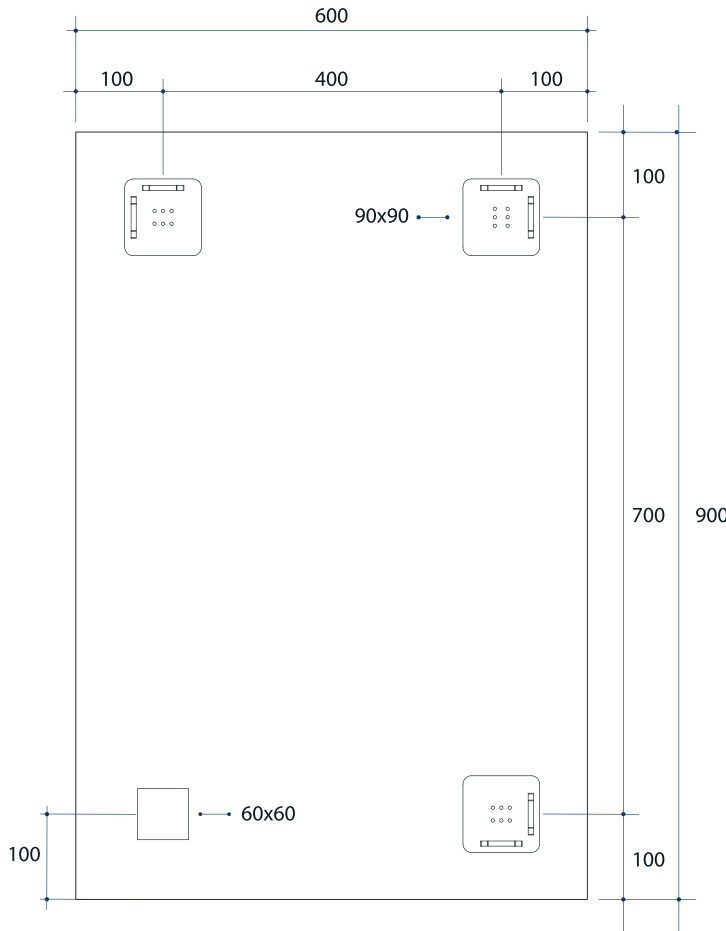

Jackson Rectangle Polished Edge Mirror Includes Mirror Demister

Note: All dimensions are in millimetres (mm)

Stock Code	Size (mm)	Shape	Edge
JS6090HND	600 x 900 x 14	Rectangle	Polished Edge

This product includes a mirror and Thermomirror demister. These are supplied as separate parts and the demister will need to be adhered to the back of the mirror prior to installation of the mirror. For details on the demister, please see next page

Please note: Bracket location may vary +/- 5mm. DO NOT pre-drill holes for mounts before confirming exact locations on your mirror. Measurements and diagrams are to be used as a guide only.

Mirrors will need to be installed in accordance with the Installation Guide. Ablaze does not take responsibility for incorrect installation of these mirrors.

Thermomirror Mirror Demister

Ultra-thin Demister Pad for use on Bathroom Mirrors

Note: All dimensions are in millimetres (mm)

Stock Code	Size (mm)	Heat Output (W)	Voltage - Frequency
TM5050	500 x 500	55	220 - 240V 50Hz