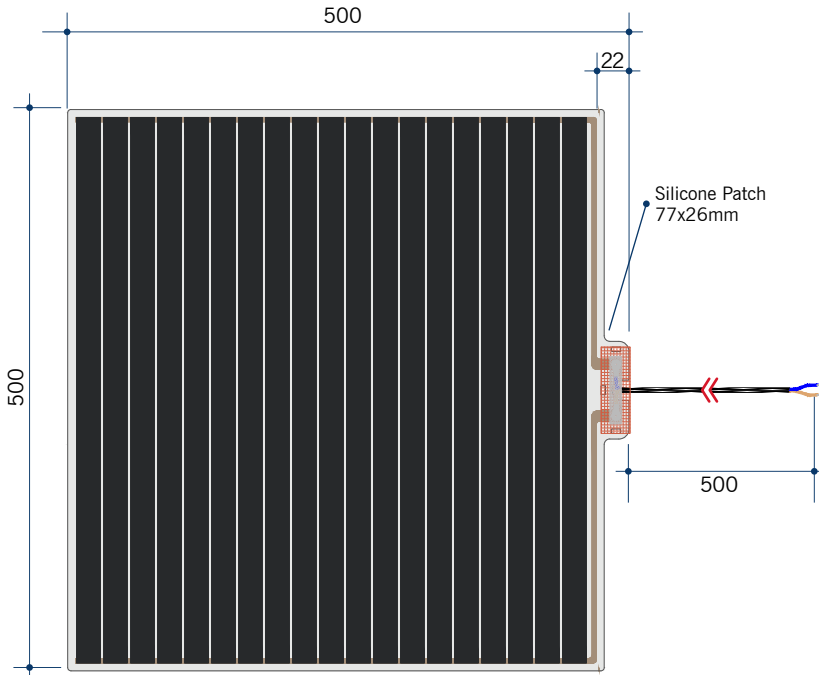

Jackson Rectangle Polished Edge Mirror Includes Mirror Demister

Note: All dimensions are in millimetres (mm)

Stock Code	Size (mm)	Shape	Edge
JS6090HND	600 x 900 x 14	Rectangle	Polished Edge

This product includes a mirror and Thermomirror demister. These are supplied as separate parts and the demister will need to be adhered to the back of the mirror prior to installation of the mirror. For details on the demister, please see next page

Please note: Bracket location may vary +/- 5mm. DO NOT pre-drill holes for mounts before confirming exact locations on your mirror. Measurements and diagrams are to be used as a guide only.

Mirrors will need to be installed in accordance with the Installation Guide. Ablaze does not take responsibility for incorrect installation of these mirrors.

Thermomirror Mirror Demister

Ultra-thin Demister Pad for use on Bathroom Mirrors

Note: All dimensions are in millimetres (mm)

Stock Code	Size (mm)	Heat Output (W)	Voltage - Frequency
TM5050	500 x 500	55	220 - 240V 50Hz