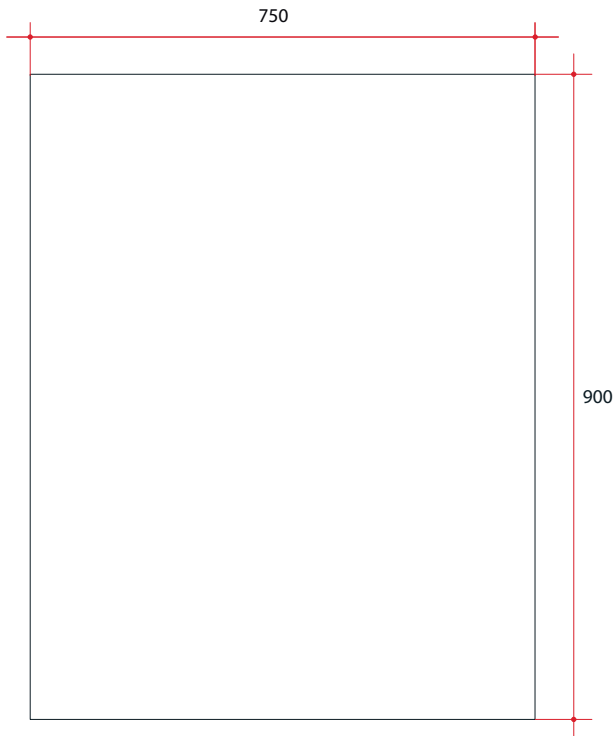

**Ablaze Jackson Frameless Mirror**  
Rectangle Polished Edge Mirror

Note: All dimensions are in millimetres (mm)

Stock Code	Mirror Size (mm)	Shape	Edge
JS9075GT	900 x 750 x 5	Rectangle	Polished Edge

**Portrait or landscape mounting**