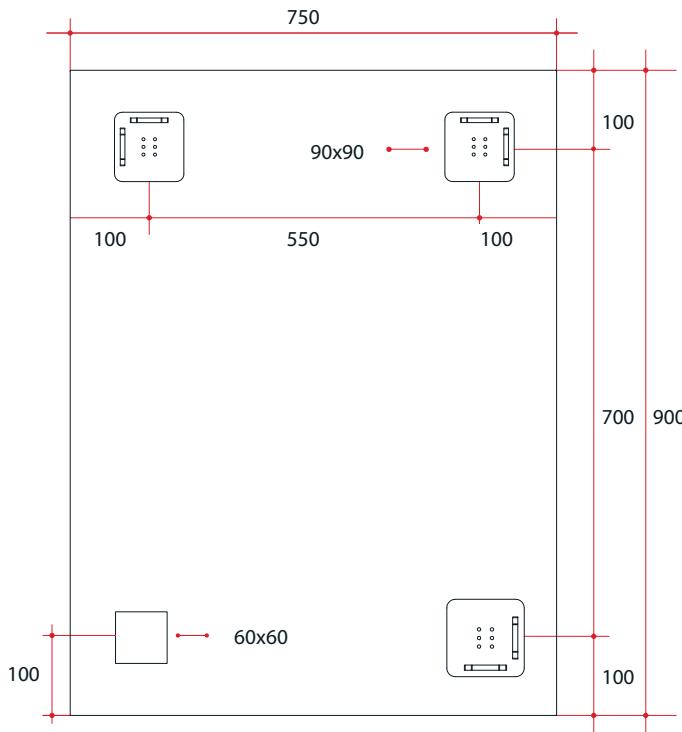

**Ablaze Jackson Frameless Mirror**  
Rectangle Polished Edge Mirror

Note: All dimensions are in millimetres (mm)

The depth of the mirror is 5mm, the space between the back of the mirror and the wall due to the hangers is 9mm making the total depth 14mm.

Stock Code	Mirror Size (mm)	Shape	Edge
JS9075HN	900 x 750 x 14	Rectangle	Polished Edge

**Portrait or landscape mounting**

**Safety backing film**

**Copper-free mirror**

**Two years warranty**

**Hangers for easy installation**

**5mm thick mirror**

**PLEASE NOTE:** Mirrors will need to be installed in accordance with the Installation Guide. Ablaze does not take responsibility for incorrect installation of these mirrors. Specifications are for information purposes only. Whilst every effort has been made to ensure the product specifications are accurate, due to continuing product development and improvement, the specifications are subject to change. Specifications can be used to rough in and for timber supports in the wall however, we recommend no holes are drilled without having the product on site or verifying the details with the manufacturer. Thermogroup cannot be held liable or responsible for errors due to updated specifications.